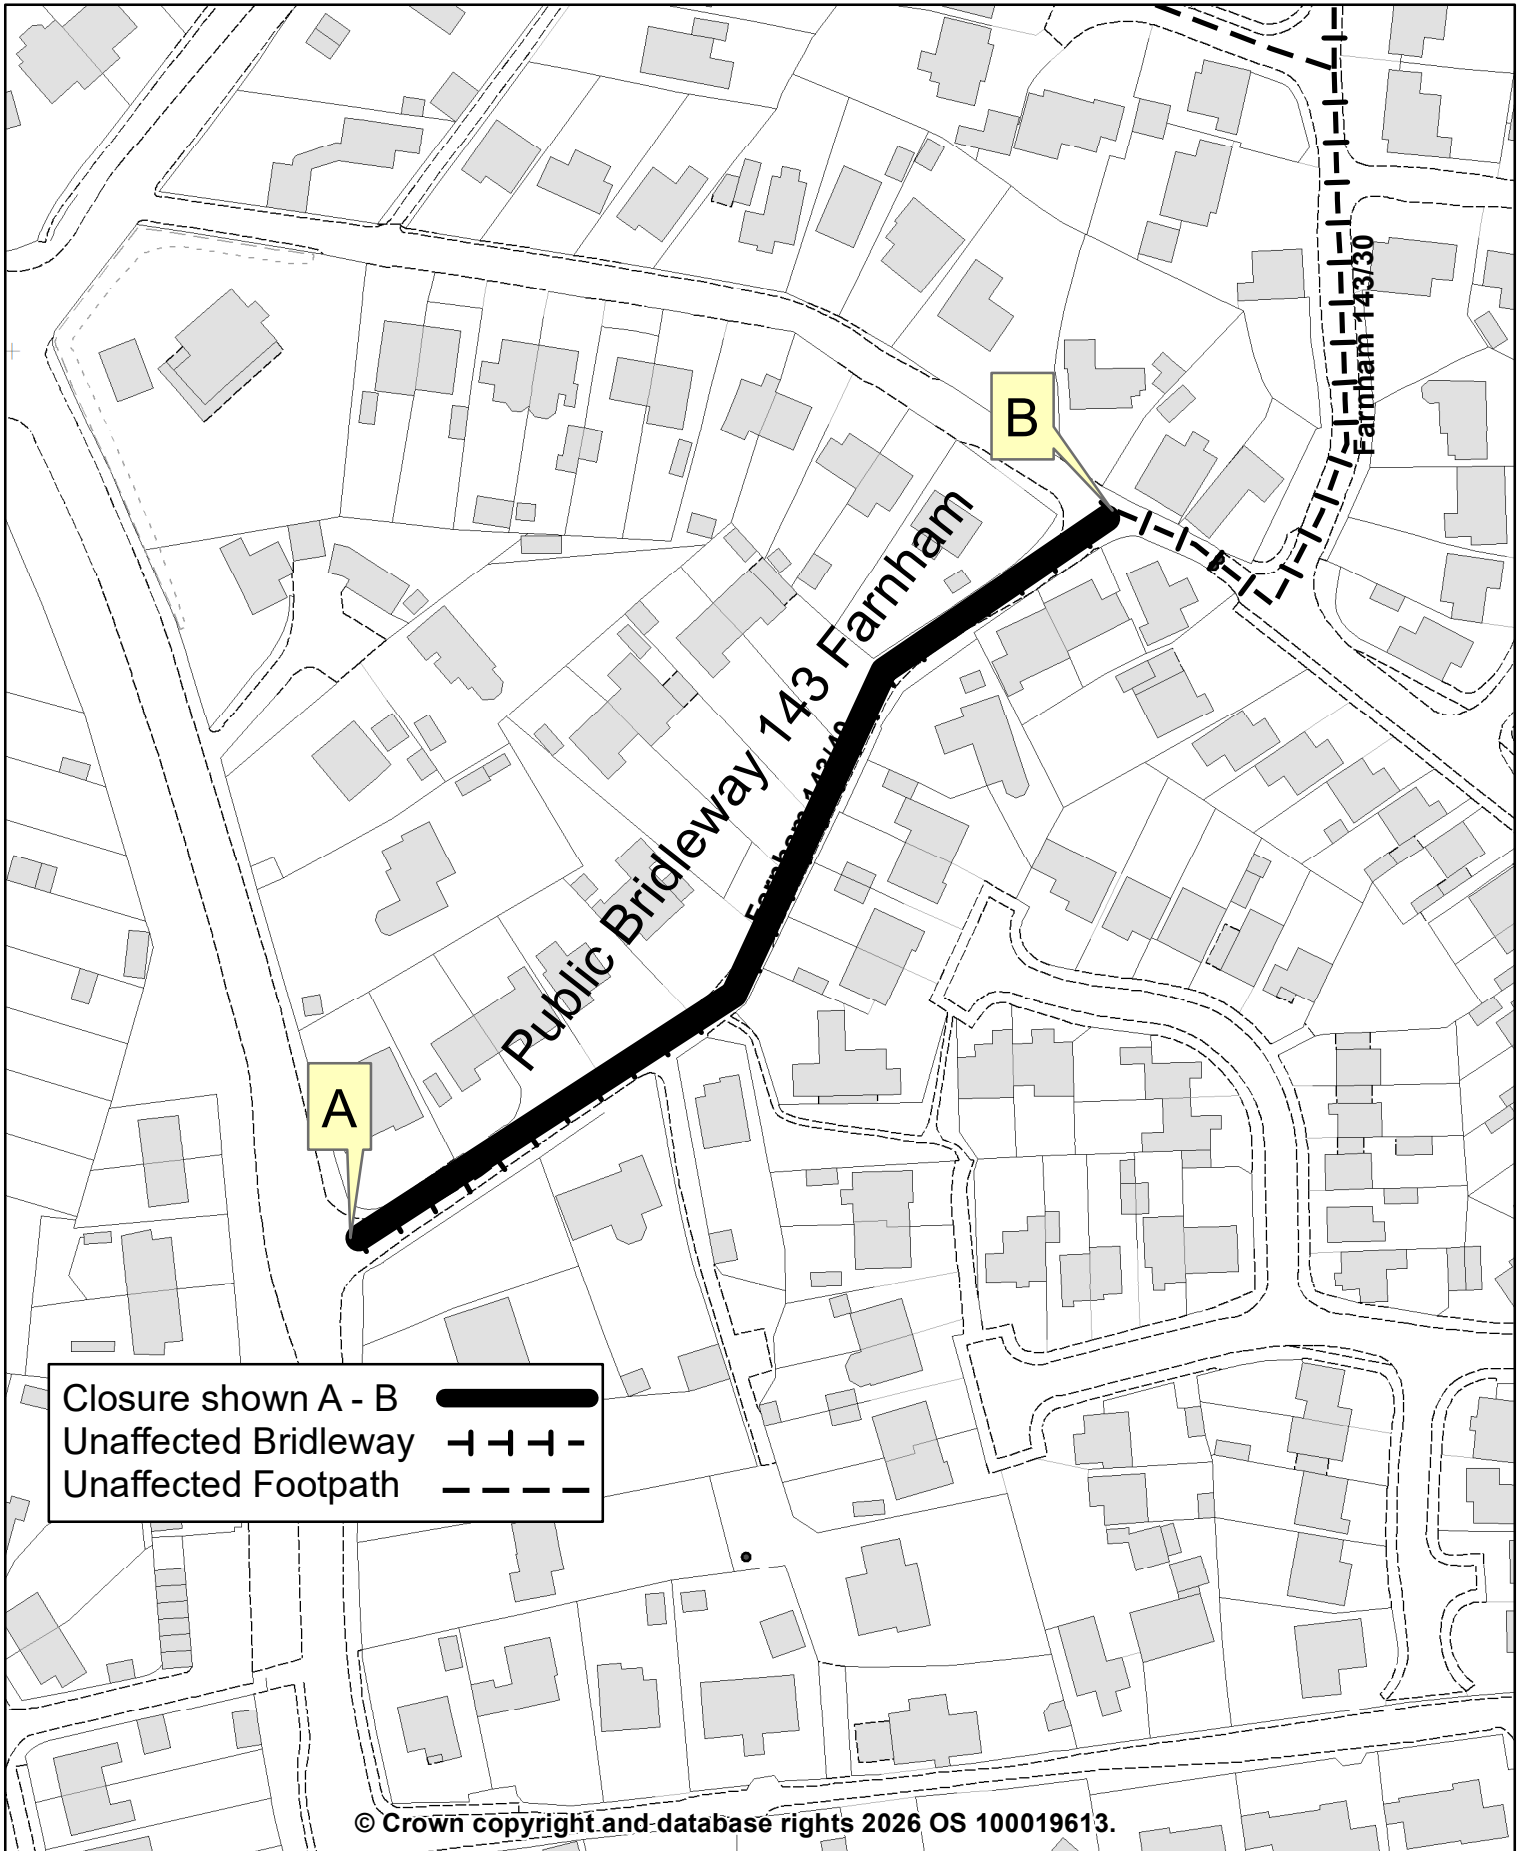

**Public Bridleway No. 143 (Farnham)
Borough of Waverley
Temporary Closure**

© Crown copyright and database rights 2026 OS 100019613.

Grid ref at A: 483144 148857 **Road Traffic Regulation Act 1984**
Section 14(1)&(2)
Drawn by: NS
Drawing No: 3/1/18/H112
Date: 24/02/2026

1:1,250