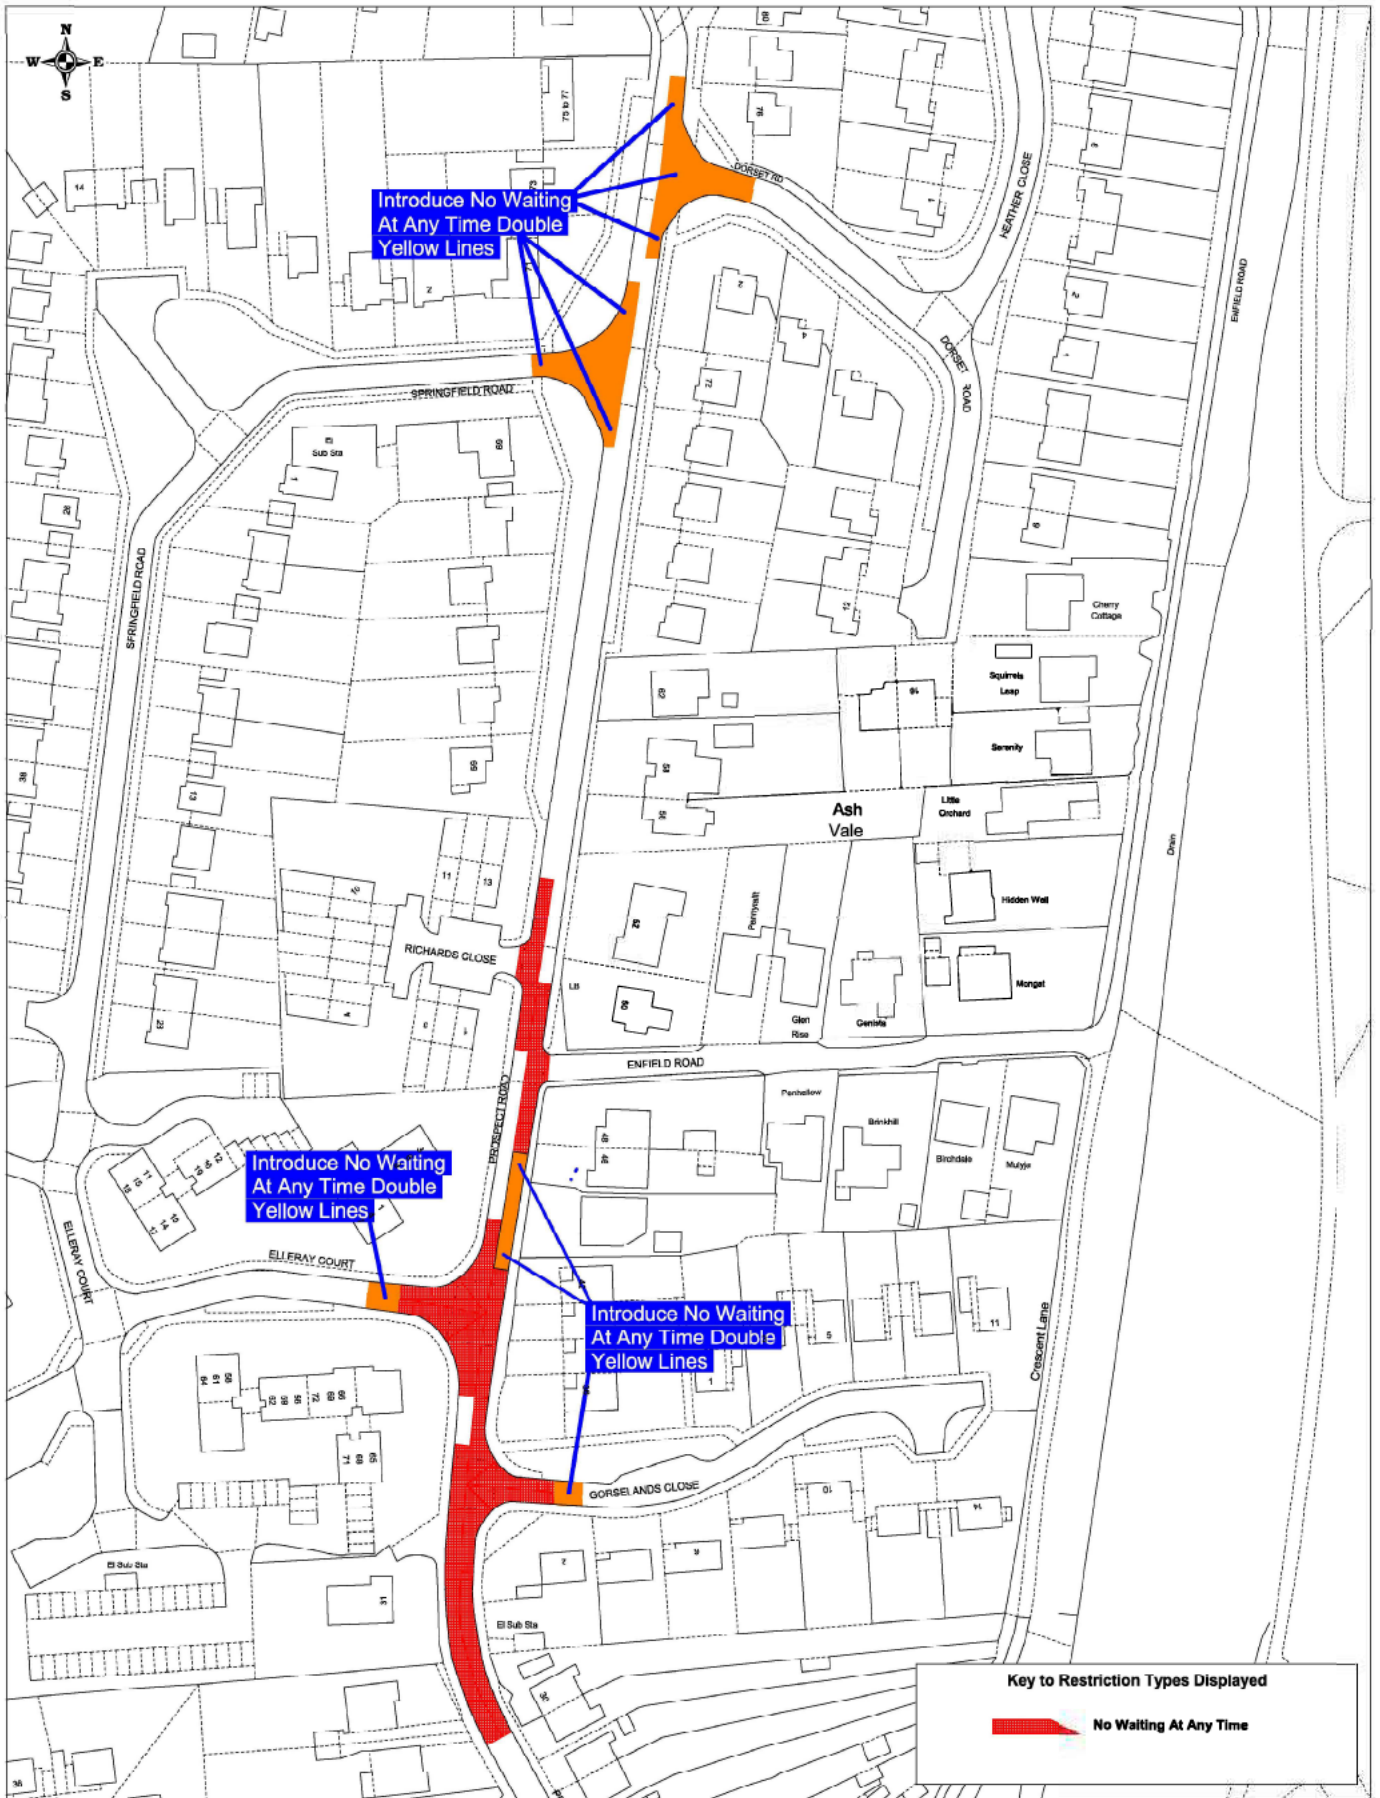

Introduce No Waiting At Any Time Double Yellow Line Restrictions

Key to Restriction Types Displayed

- No Waiting At Any Time
- Limited Waiting 2 Hours No Return Within 1 Hour
Mon-Sat 8.30am-6pm

| | |
|-------------|--------------|
| SCALE | 1 : 1000 |
| DATE | 24/01/2024 |
| DRAWING No. | GFD05_2022 |
| DRAWN BY | LISA HAYDNEY |

Ash Hill Road Made

| | |
|--|--|
| | |
|--|--|

SURREY
COUNTY COUNCIL

Prospect Road, Ash Vale - Made

| | |
|-------------|---------------|
| SCALE | 1 : 1000 @ A3 |
| DATE | 24/01/2024 |
| DRAWING No. | GFD06_2023 |
| DRAWN BY | LISA HAYDNEY |