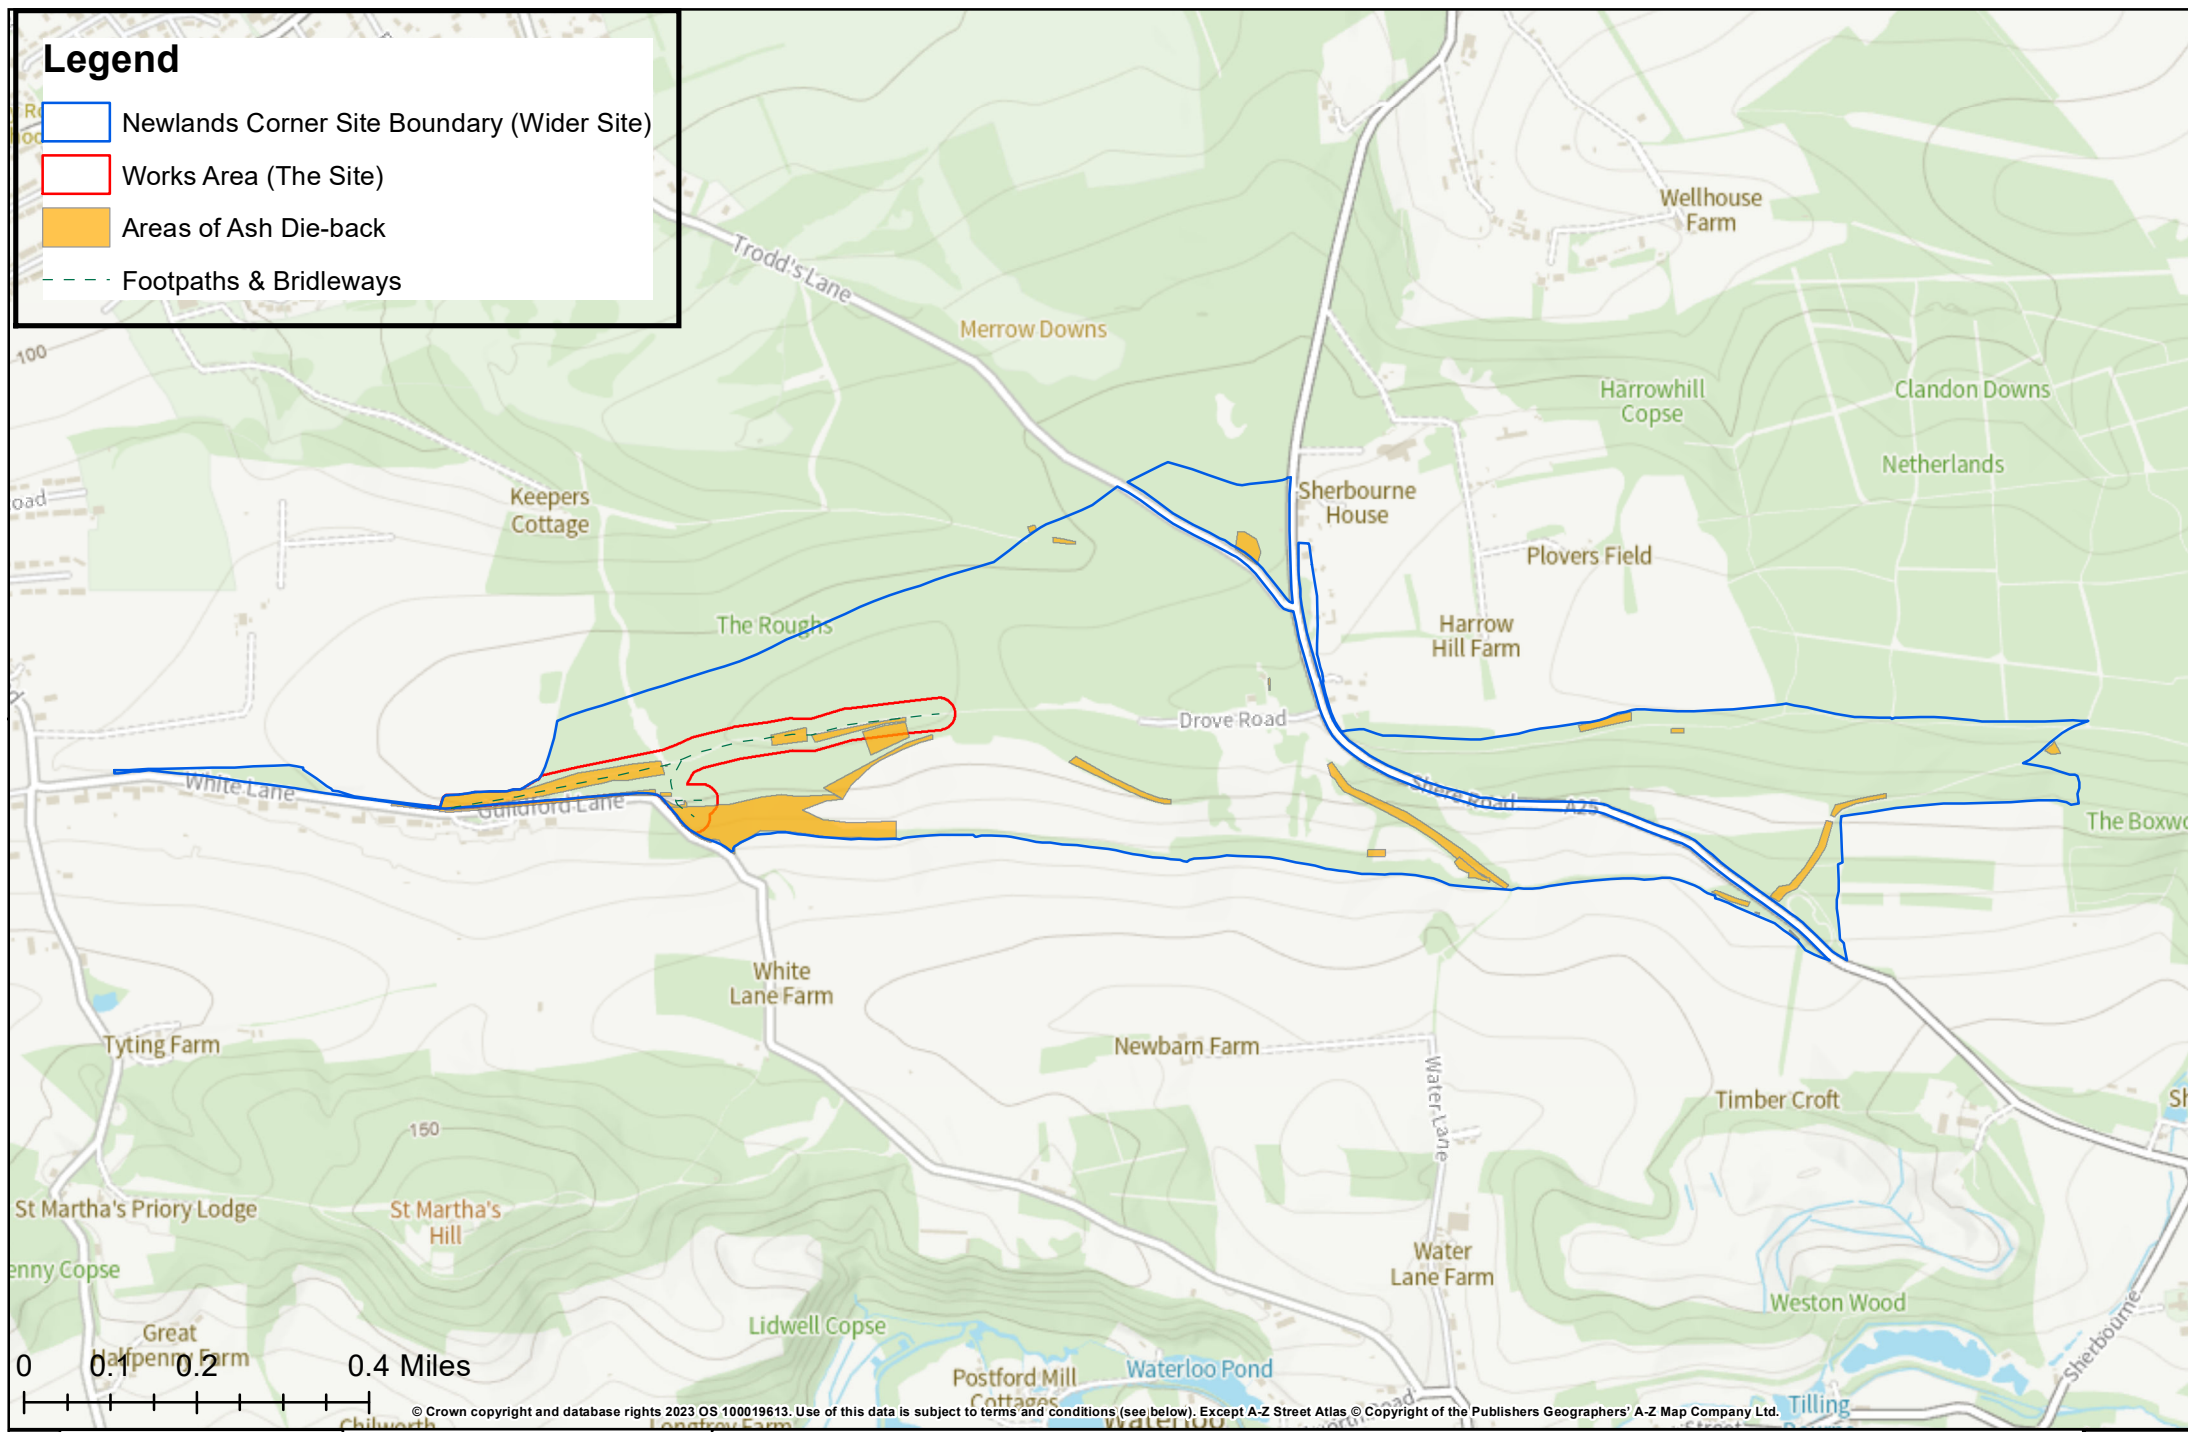

Legend

-  Newlands Corner Site Boundary (Wider Site)
-  Works Area (The Site)
-  Areas of Ash Die-back
-  Footpaths & Bridleways

Printed By: Victoria Johnston
Printed On: 31.08.2023
Project No:
Scale: 1:14,103 Original Size A4

Newlands Corner Figure 1 Location Plan

© Crown copyright and database rights 2023 OS 100019613. Use of this data is subject to terms and conditions (see below). Except A-Z Street Atlas © Copyright of the Publishers Geographers' A-Z Map Company Ltd.