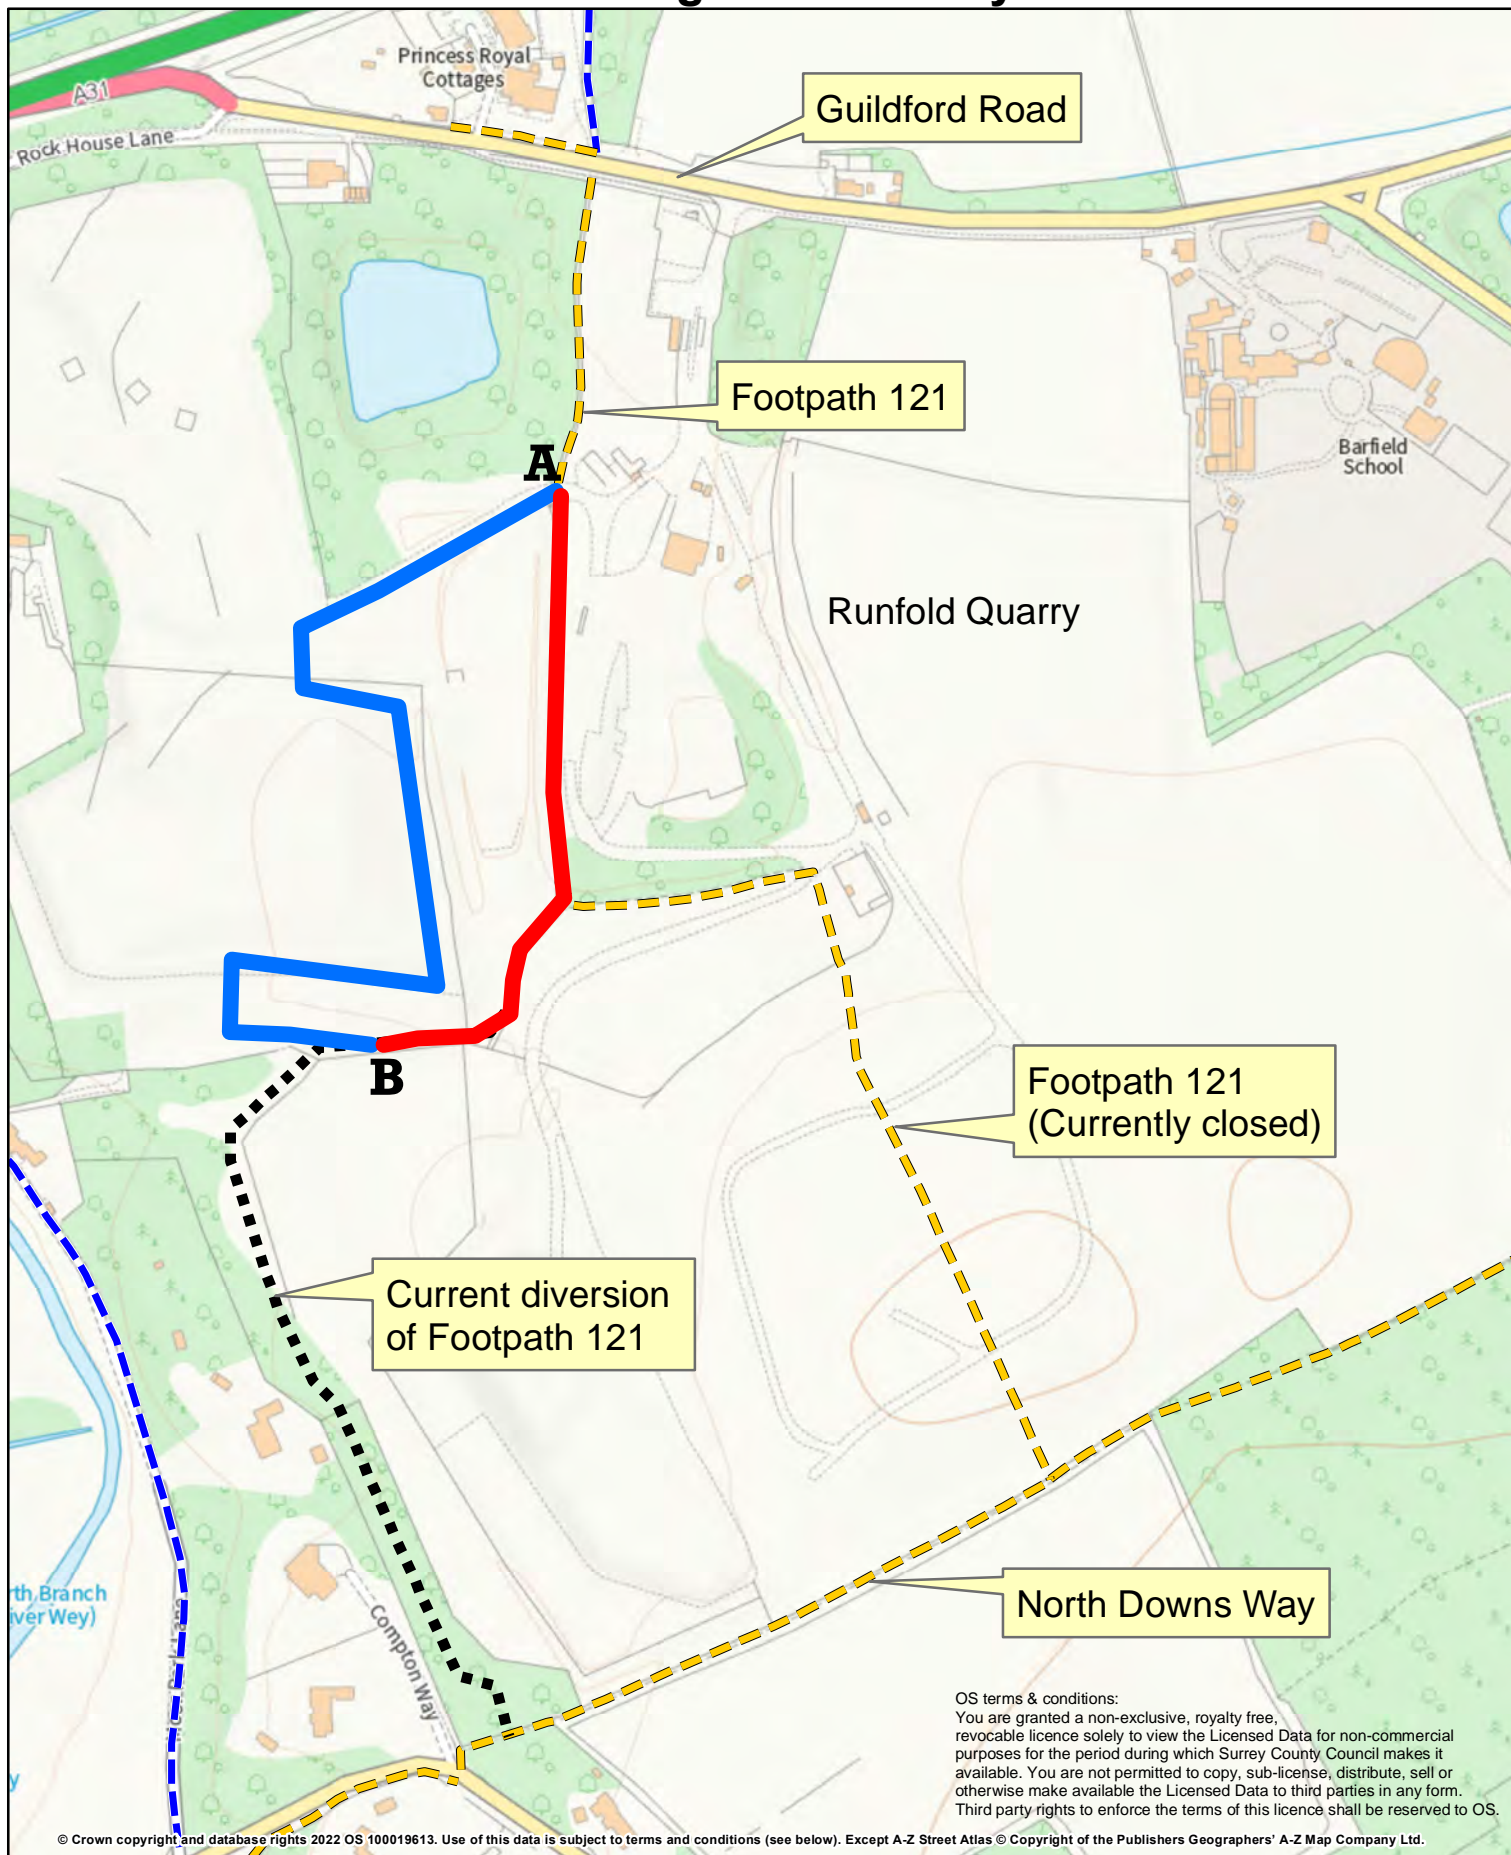

Temporary Closure Public Footpath 121 (Farnham) Borough of Waverley

Footpath Closure shown A-B: —————

Alternative route: —————

Grid ref at A: 486341, 147360

Map No: 3/1/18/H99

Drawn by: TJ. Date: 01/02/2022

Rights of Way

- - - - - Footpath
- - - - - Bridleway
- - - - - Restricted Byway
- - - - - BOAT

1:4,000