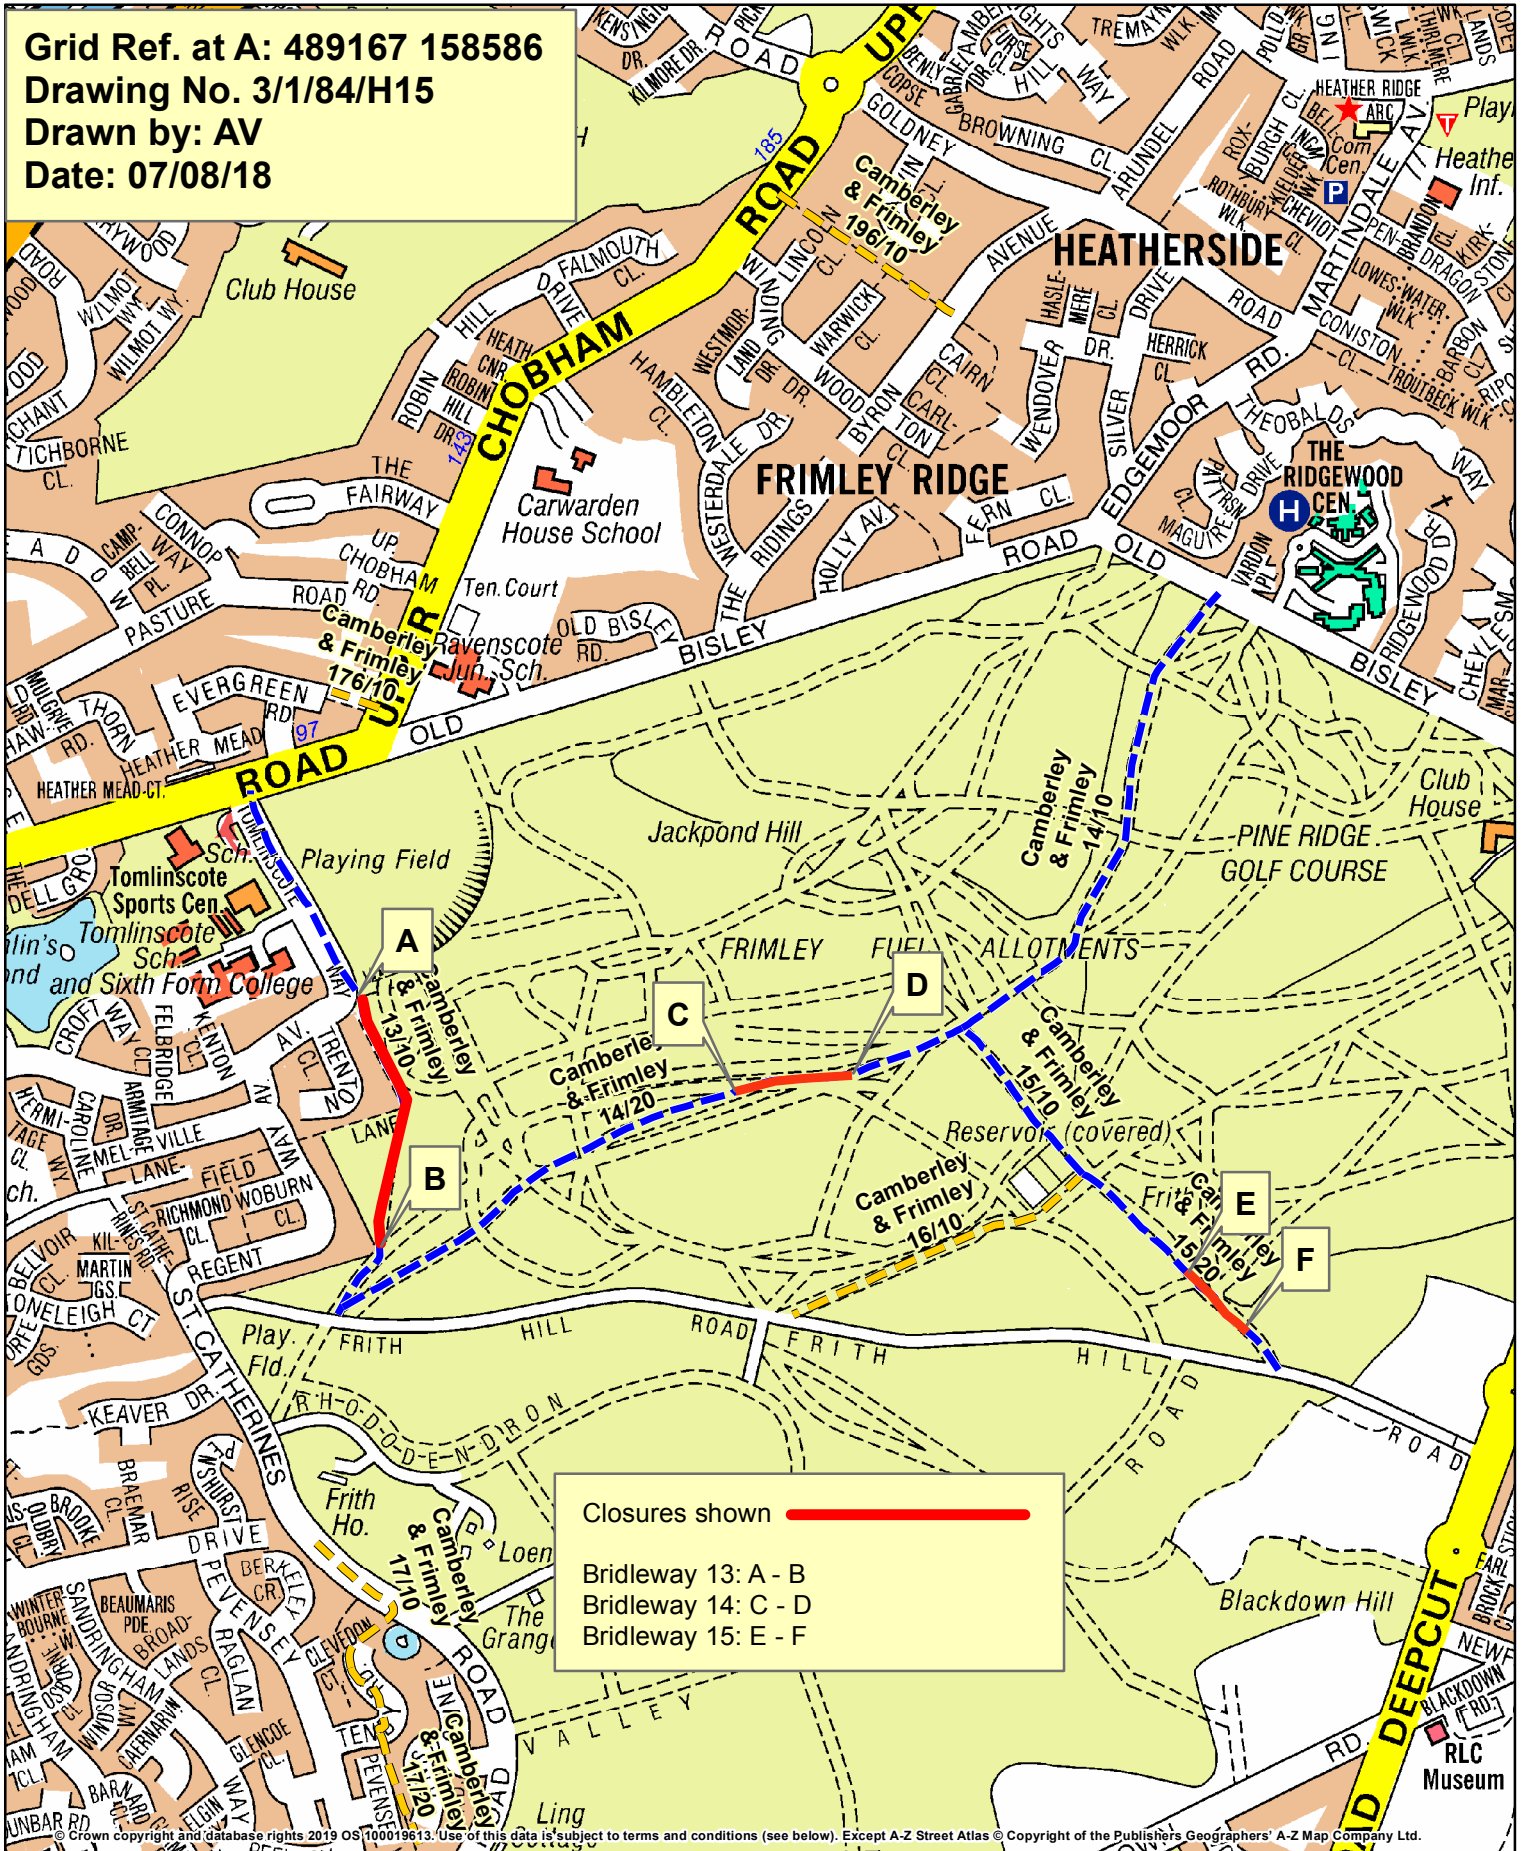

Temporary Closure Public Bridleways 13, 14 & 15 (Camberley & Frimley) Borough of Surrey Heath

Grid Ref. at A: 489167 158586
Drawing No. 3/1/84/H15
Drawn by: AV
Date: 07/08/18

Closures shown ————

Bridleway 13: A - B
 Bridleway 14: C - D
 Bridleway 15: E - F

1:10,000

Date: 28/01/2019

Rights of Way

- Footpath
- Restricted Byway
- Bridleway
- BOAT

© Crown copyright and database rights 2019 OS 100019613. Use of this data is subject to terms and conditions (see below). Except A-Z Street Atlas © Copyright of the Publishers Geographers' A-Z Map Company Ltd.