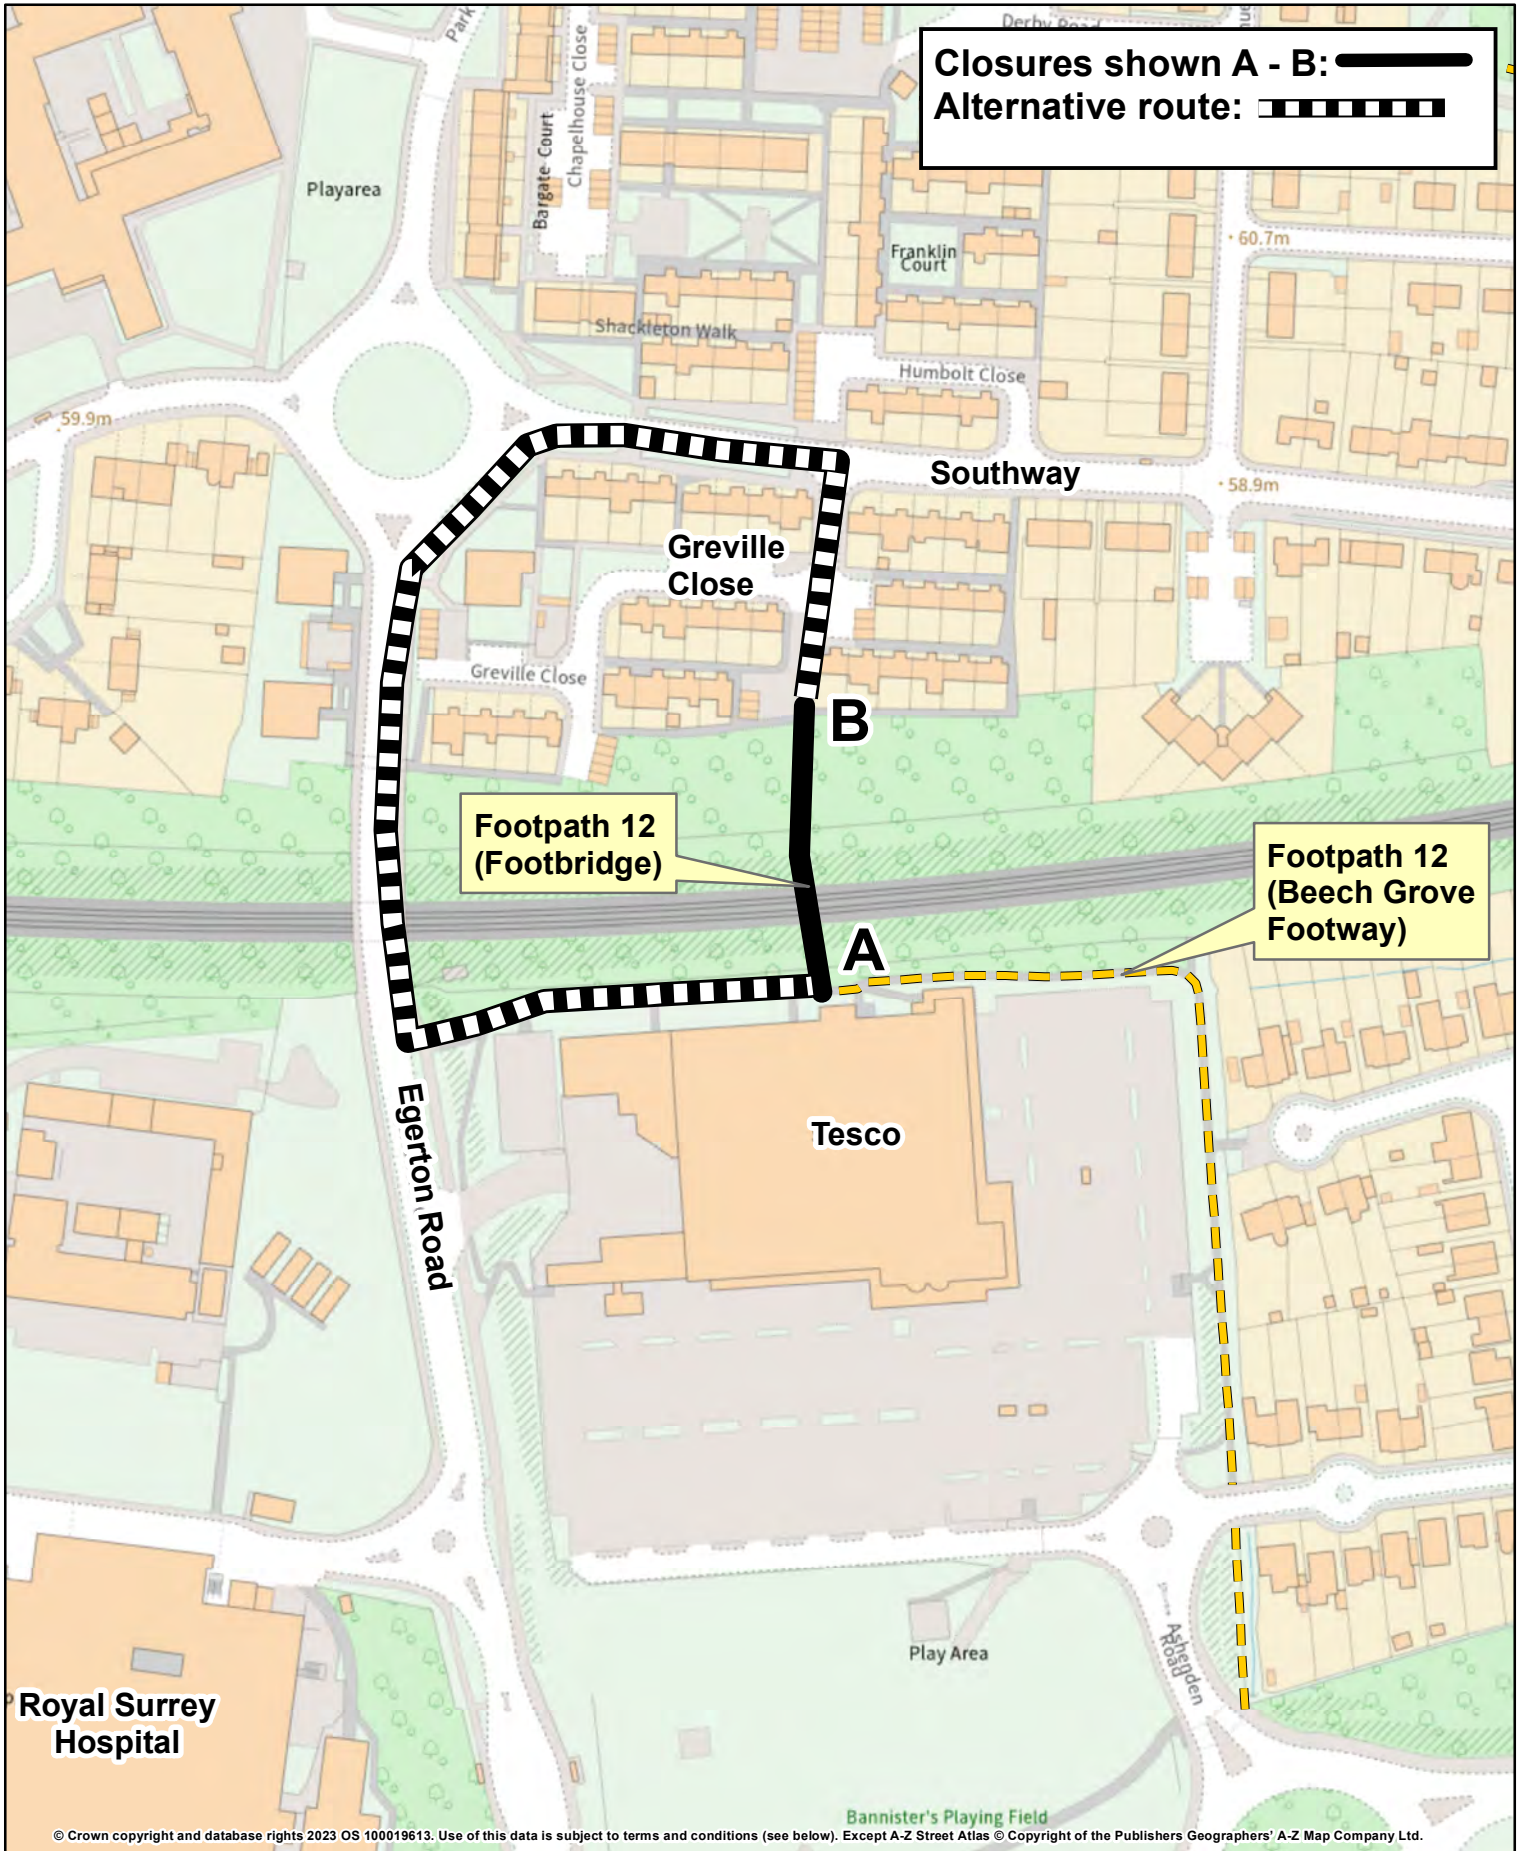

# Temporary Closure Public Footpath 12 (Guildford)/T706 Beech Grove Footway Borough of Guildford

© Crown copyright and database rights 2023 OS 100019613. Use of this data is subject to terms and conditions (see below). Except A-Z Street Atlas © Copyright of the Publishers Geographers' A-Z Map Company Ltd.

1:2,000

Grid Ref at A: 497521, 150187  
 Date: 10/07/2023.  
 Drawing No: 3/1/75/H59.  
 Drawn by: T.J.

OS terms & conditions:  
 You are granted a non-exclusive, royalty free, revocable licence solely to view the Licensed Data for non-commercial purposes for the period during which Surrey County Council makes it available. You are not permitted to copy, sub-license, distribute, sell or otherwise make available the Licensed Data to third parties in any form. Third party rights to enforce the terms of this licence shall be reserved to OS.

## Rights of Way

- Footpath
- Bridleway
- Restricted Byway
- BOAT