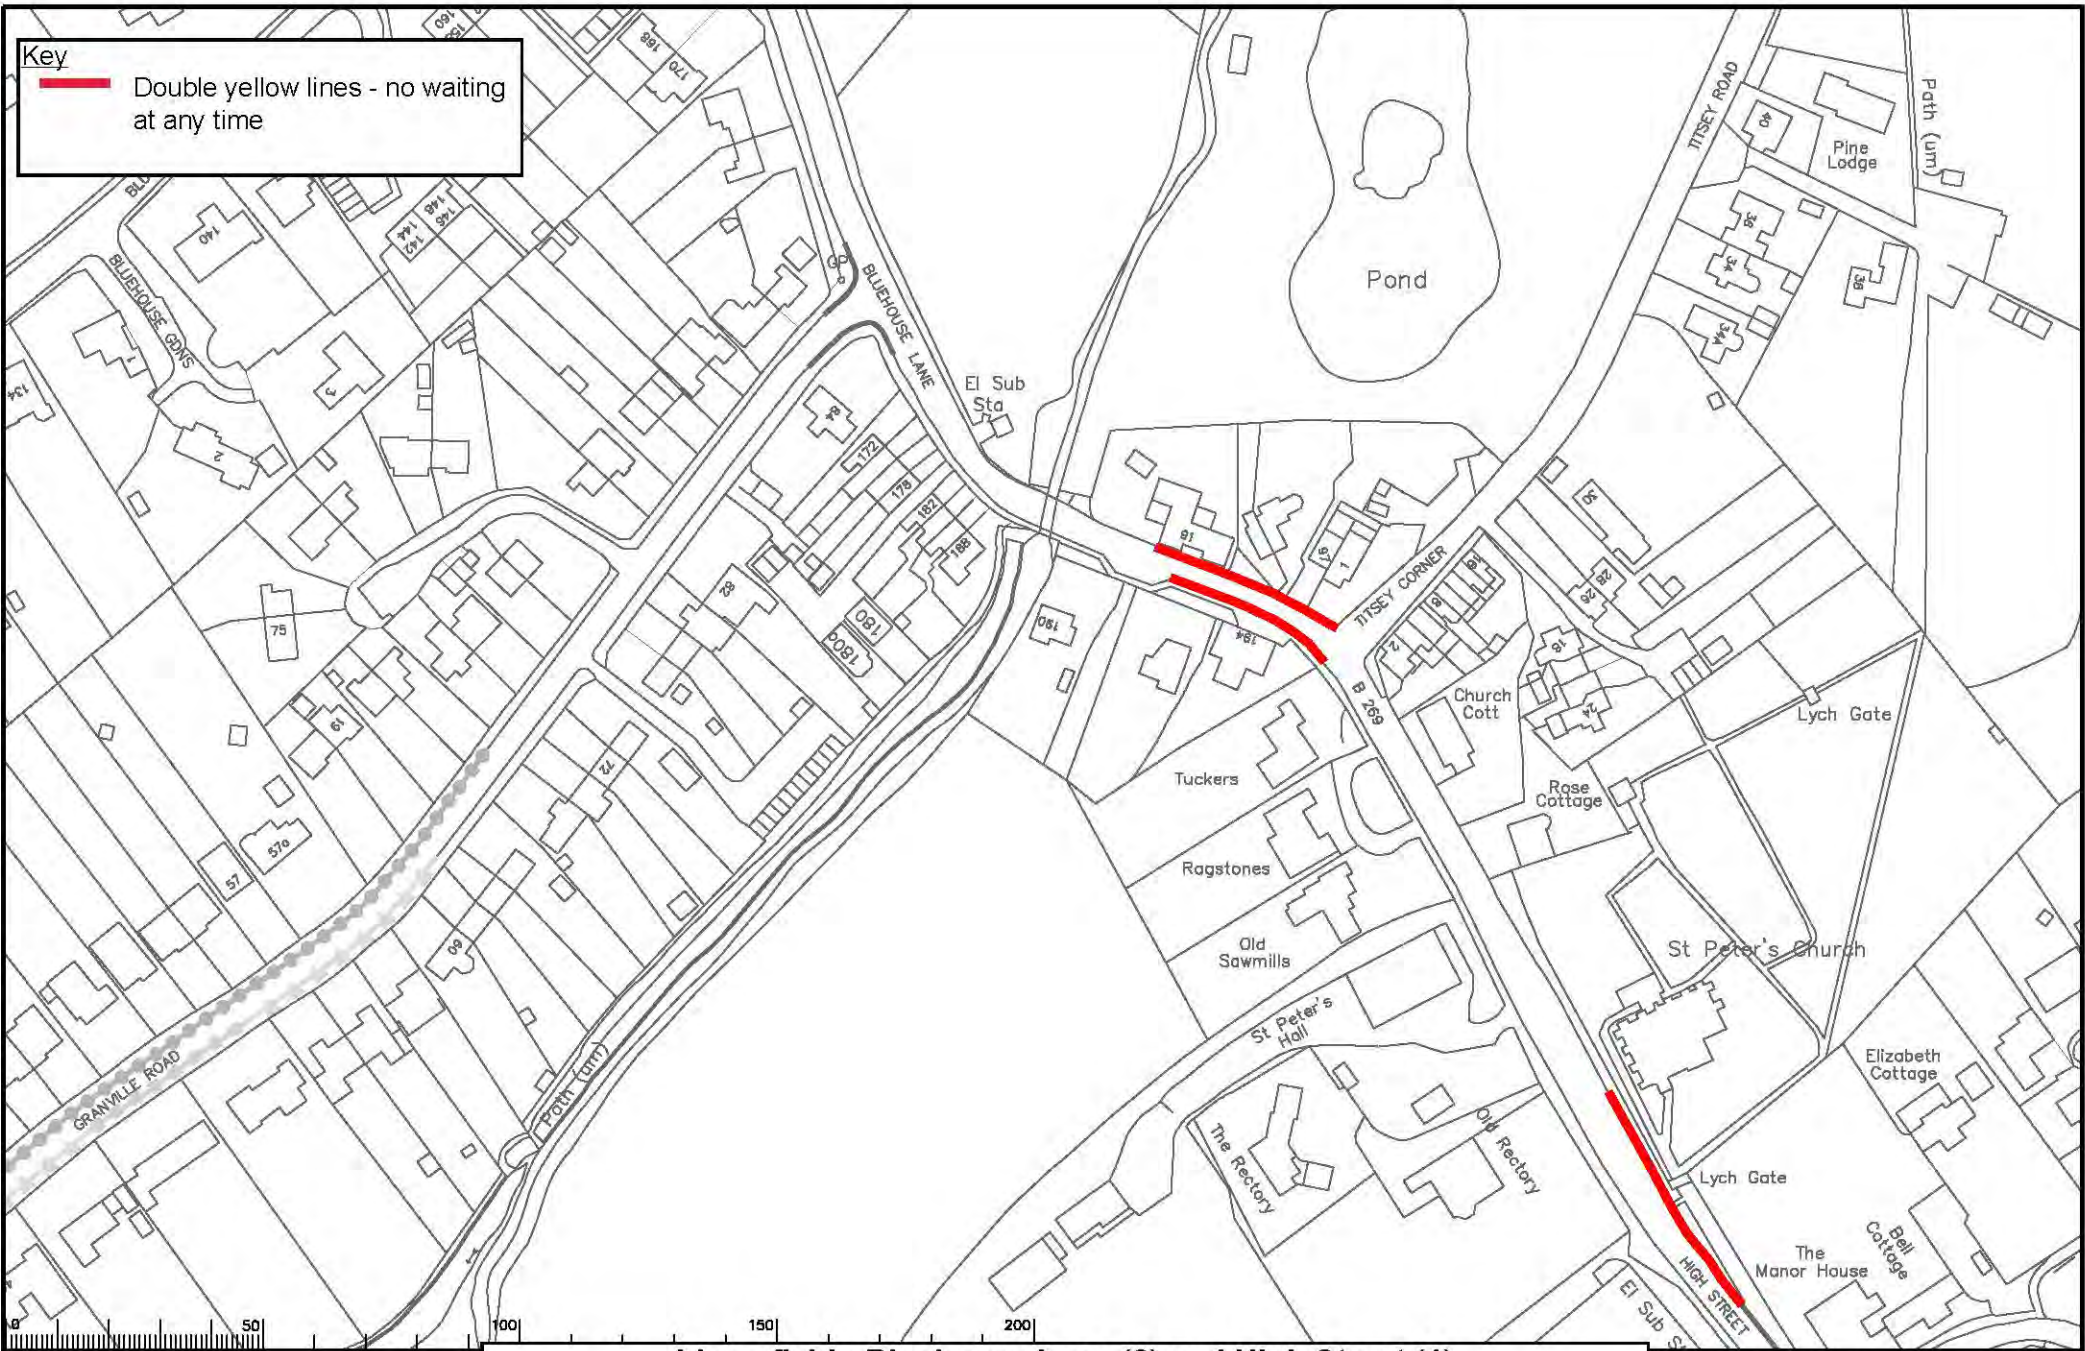

Key
Double yellow lines - no waiting at any time

Limpsfield - Bluehouse Lane (2) and High Street (1)

**Drawing number:
21**

Key
 Double yellow lines - no waiting at any time

Limpsfield, High Street (2)

**Drawing number:
22**

Key
Double yellow lines - no waiting at any time

Lingfield - Little Lullenden junction with Grove Road

Drawing number:
23

Key
 Double yellow lines - no waiting at any time

Lingfield - Newchapel Road

Drawing number:
24

Key
— Double yellow lines - no waiting at any time

Lingfield - Vicarage Road, junction with Vicarage Close

Drawing number:
25