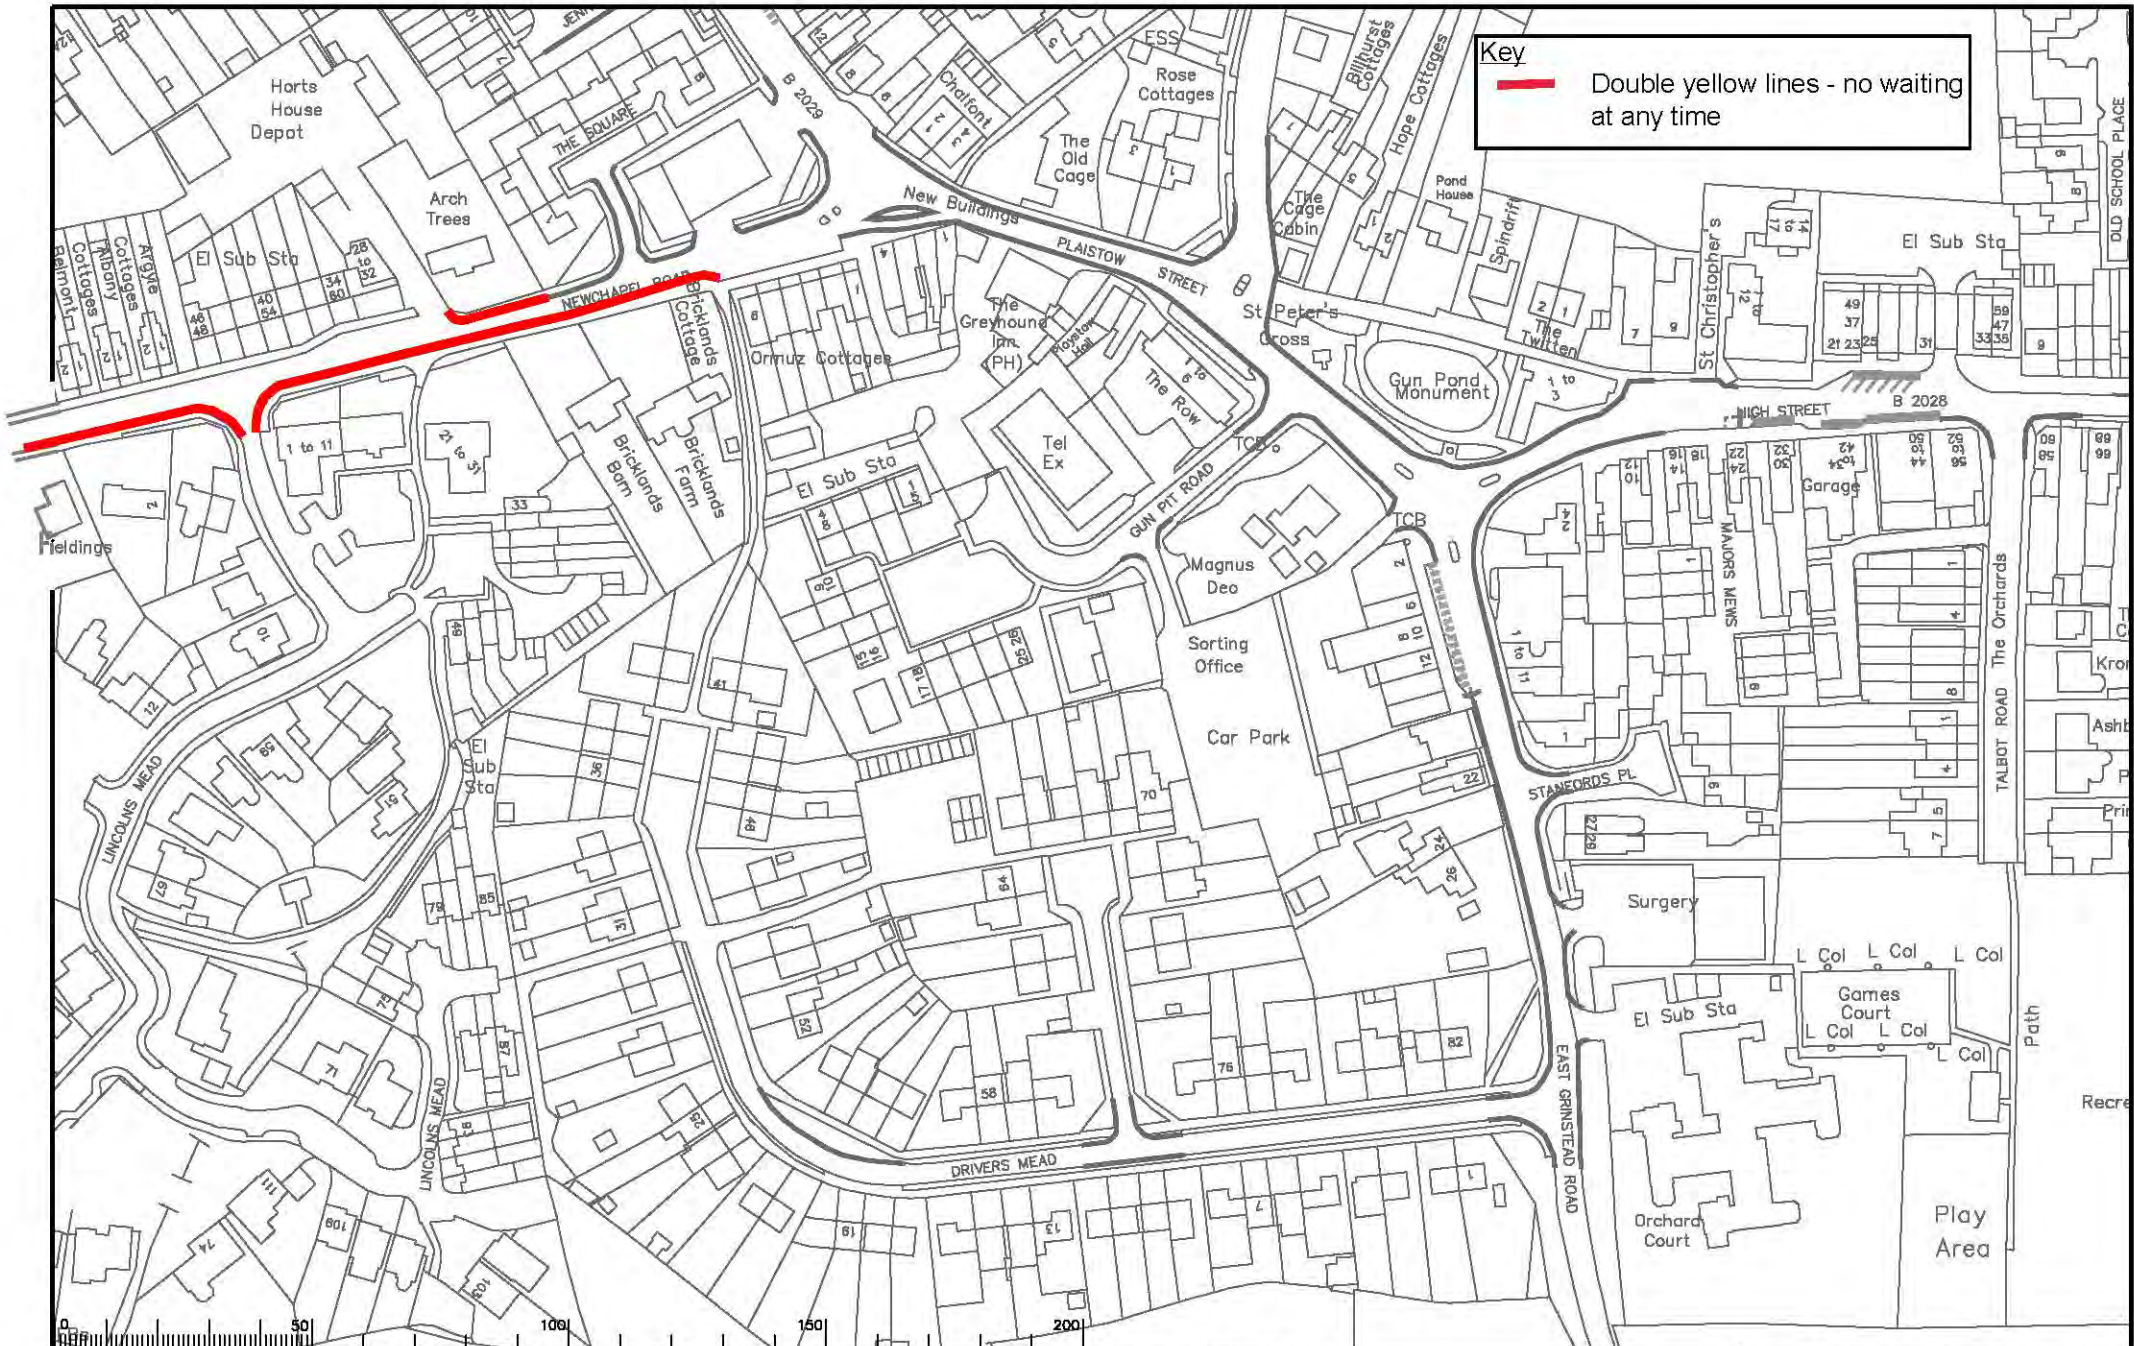

Key
Double yellow lines - no waiting at any time

Limpsfield - Bluehouse Lane (2) and High Street (1)

**Drawing number:
21**

Key
 Double yellow lines - no waiting at any time

Limpsfield, High Street (2)

**Drawing number:
22**

Key
Double yellow lines - no waiting at any time

Lingfield - Little Lullenden junction with Grove Road

Drawing number:
23

Key
 Double yellow lines - no waiting at any time

Lingfield - Newchapel Road

Drawing number:
24

Key
— Double yellow lines - no waiting at any time

Lingfield - Vicarage Road, junction with Vicarage Close

Drawing number:
25