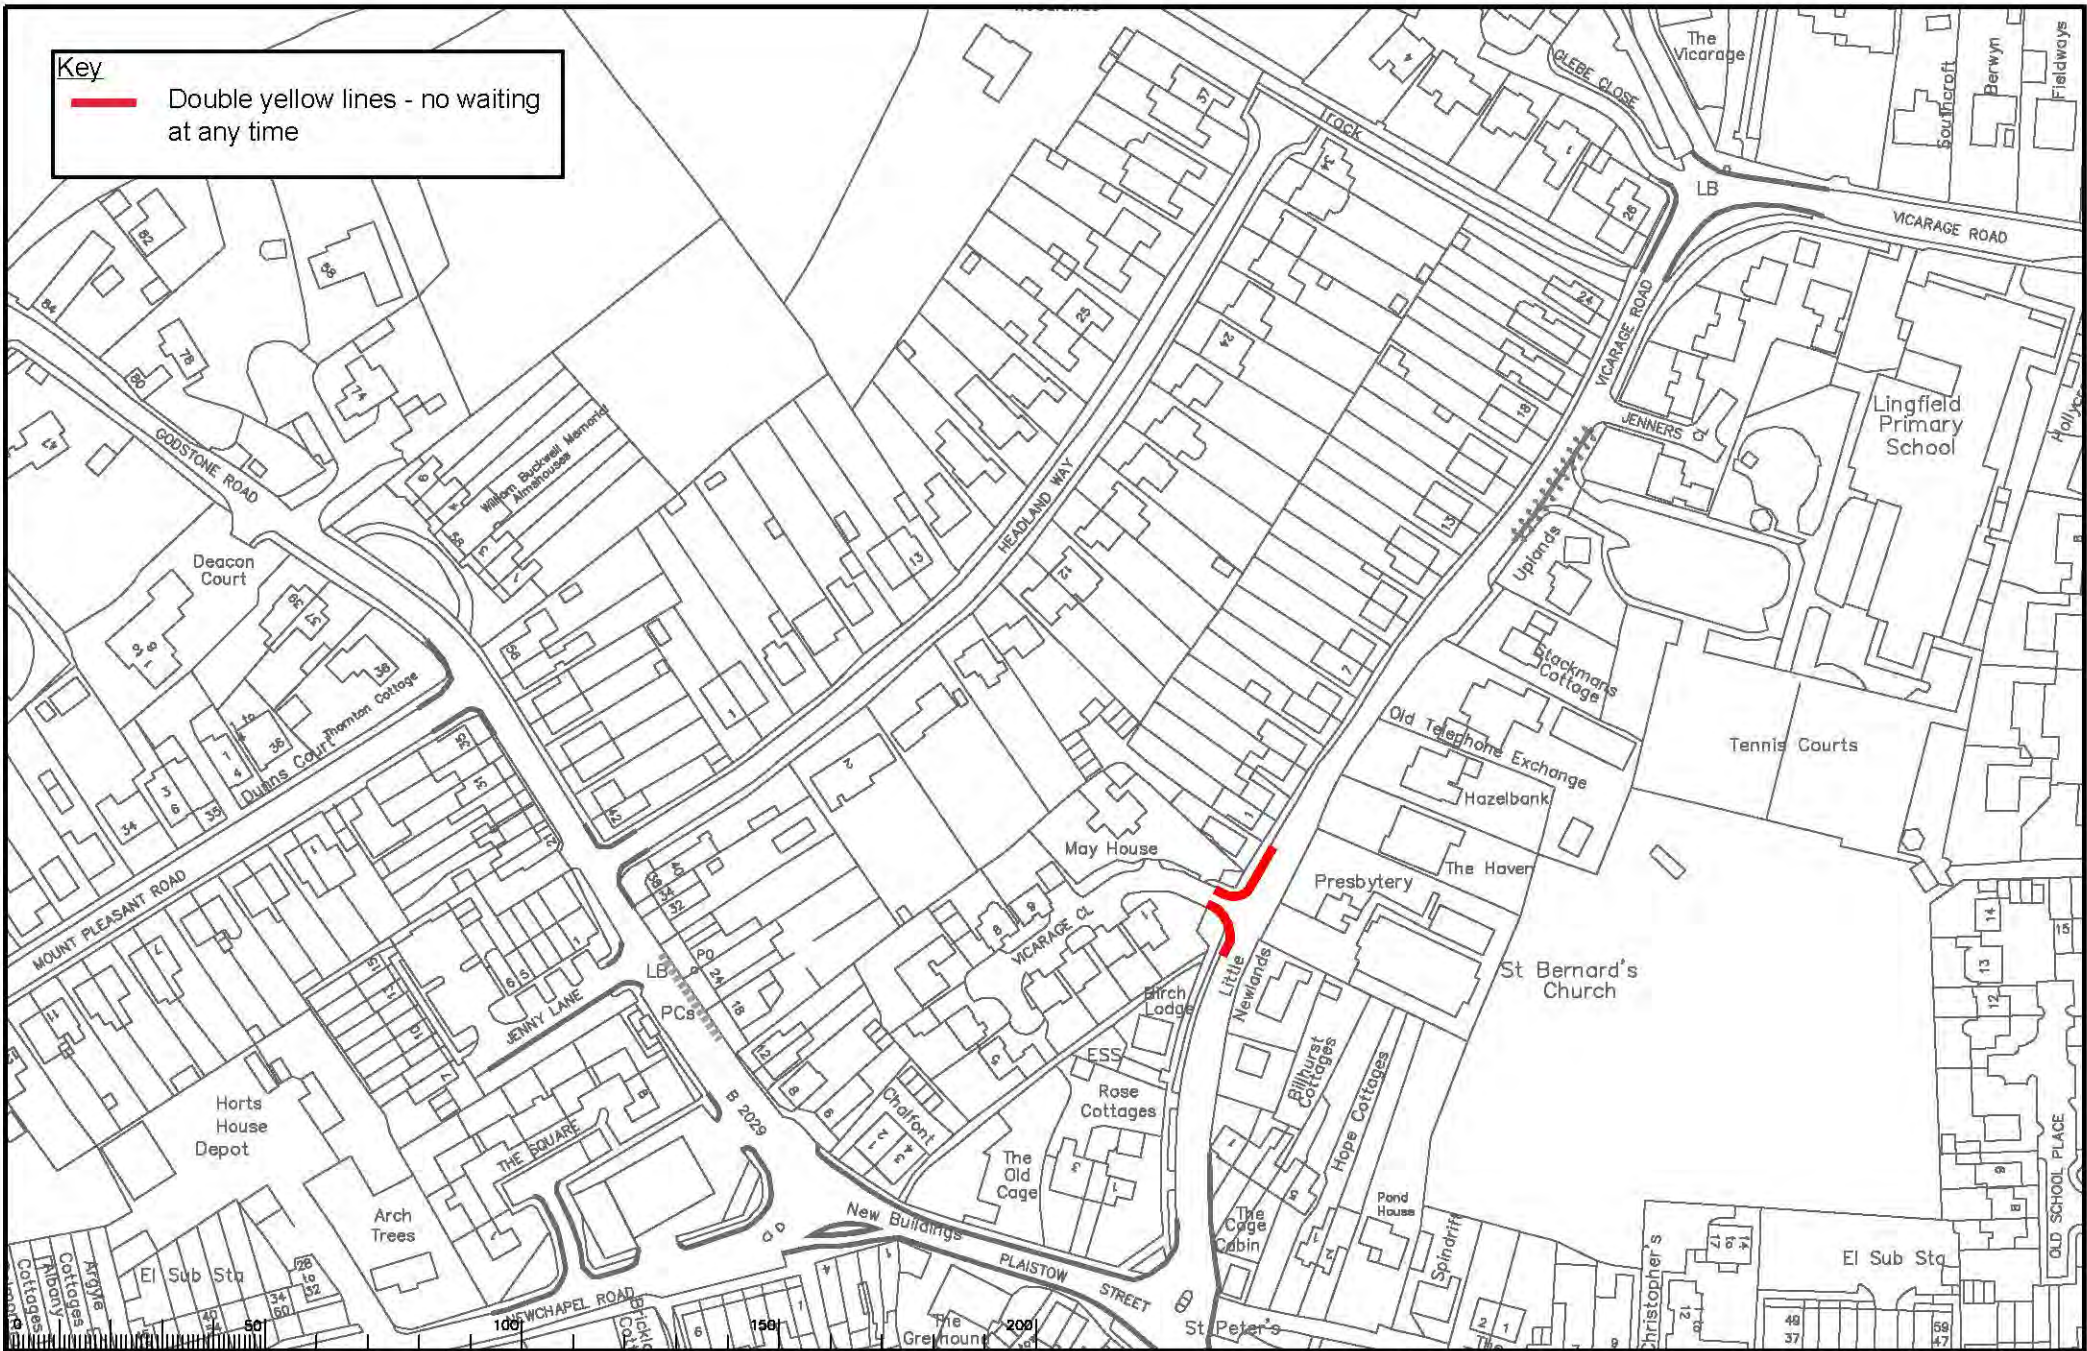

Key
Double yellow lines - no waiting at any time

Limpsfield - Bluehouse Lane (2) and High Street (1)

**Drawing number:
21**

Key
 Double yellow lines - no waiting at any time

Limpsfield, High Street (2)

**Drawing number:
22**

Key
Double yellow lines - no waiting at any time

Lingfield - Little Lullenden junction with Grove Road

Drawing number:
23

Key
 Double yellow lines - no waiting at any time

Lingfield - Newchapel Road

Drawing number:
24

Key
— Double yellow lines - no waiting at any time

Lingfield - Vicarage Road, junction with Vicarage Close

Drawing number:
25