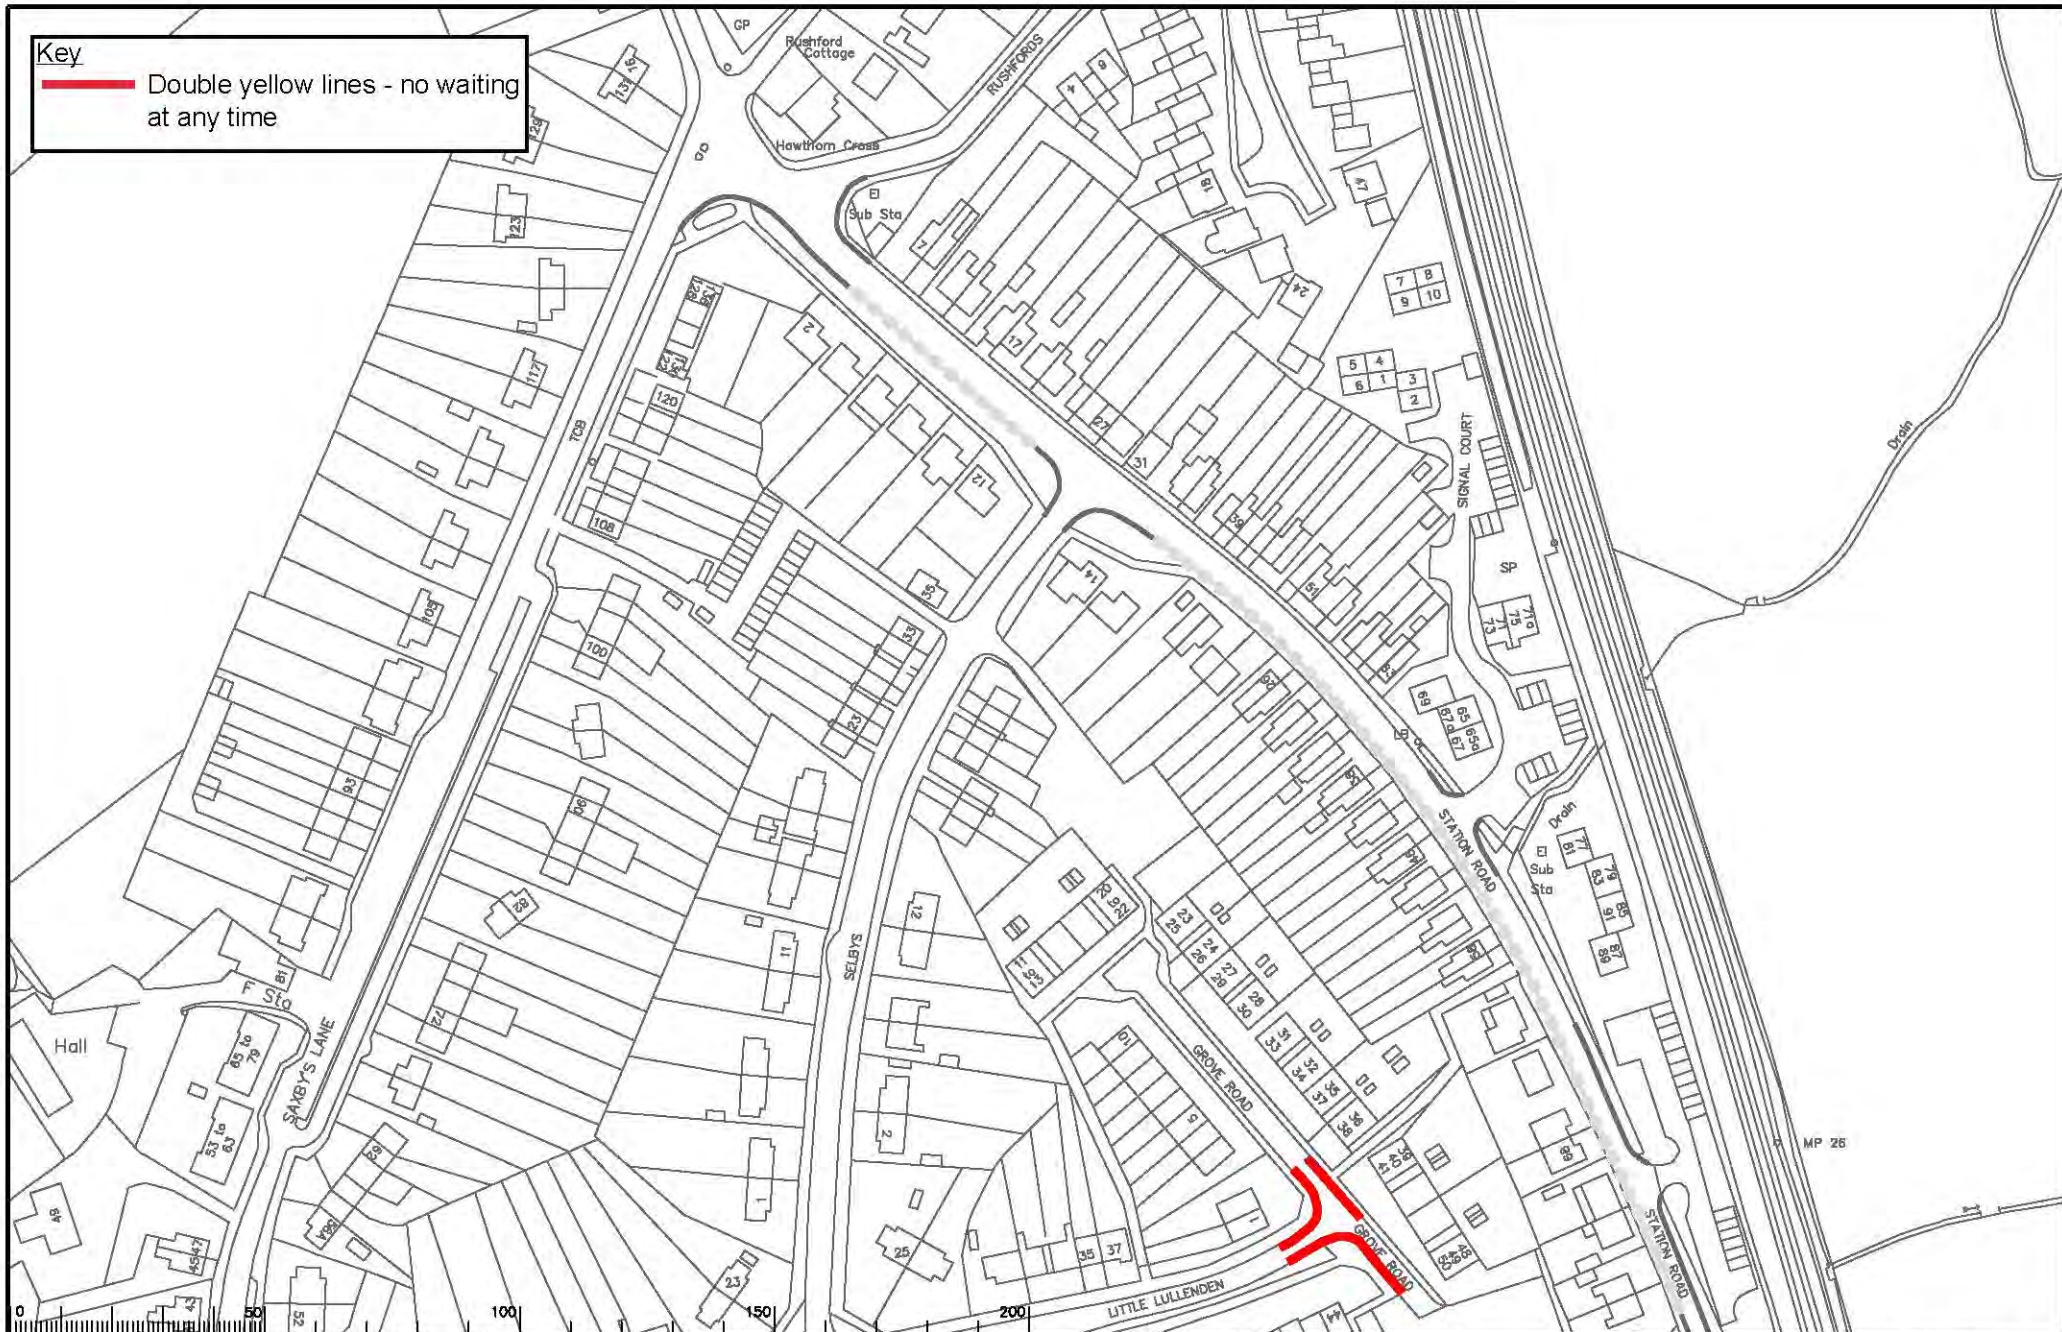

Key
Double yellow lines - no waiting at any time

Limpsfield - Bluehouse Lane (2) and High Street (1)

**Drawing number:
21**

Key
 Double yellow lines - no waiting at any time

Limpsfield, High Street (2)

**Drawing number:
22**

Key
Double yellow lines - no waiting at any time

Lingfield - Little Lullenden junction with Grove Road

Drawing number:
23

Key
 Double yellow lines - no waiting at any time

Lingfield - Newchapel Road

Drawing number:
24

Key
— Double yellow lines - no waiting at any time

Lingfield - Vicarage Road, junction with Vicarage Close

Drawing number:
25