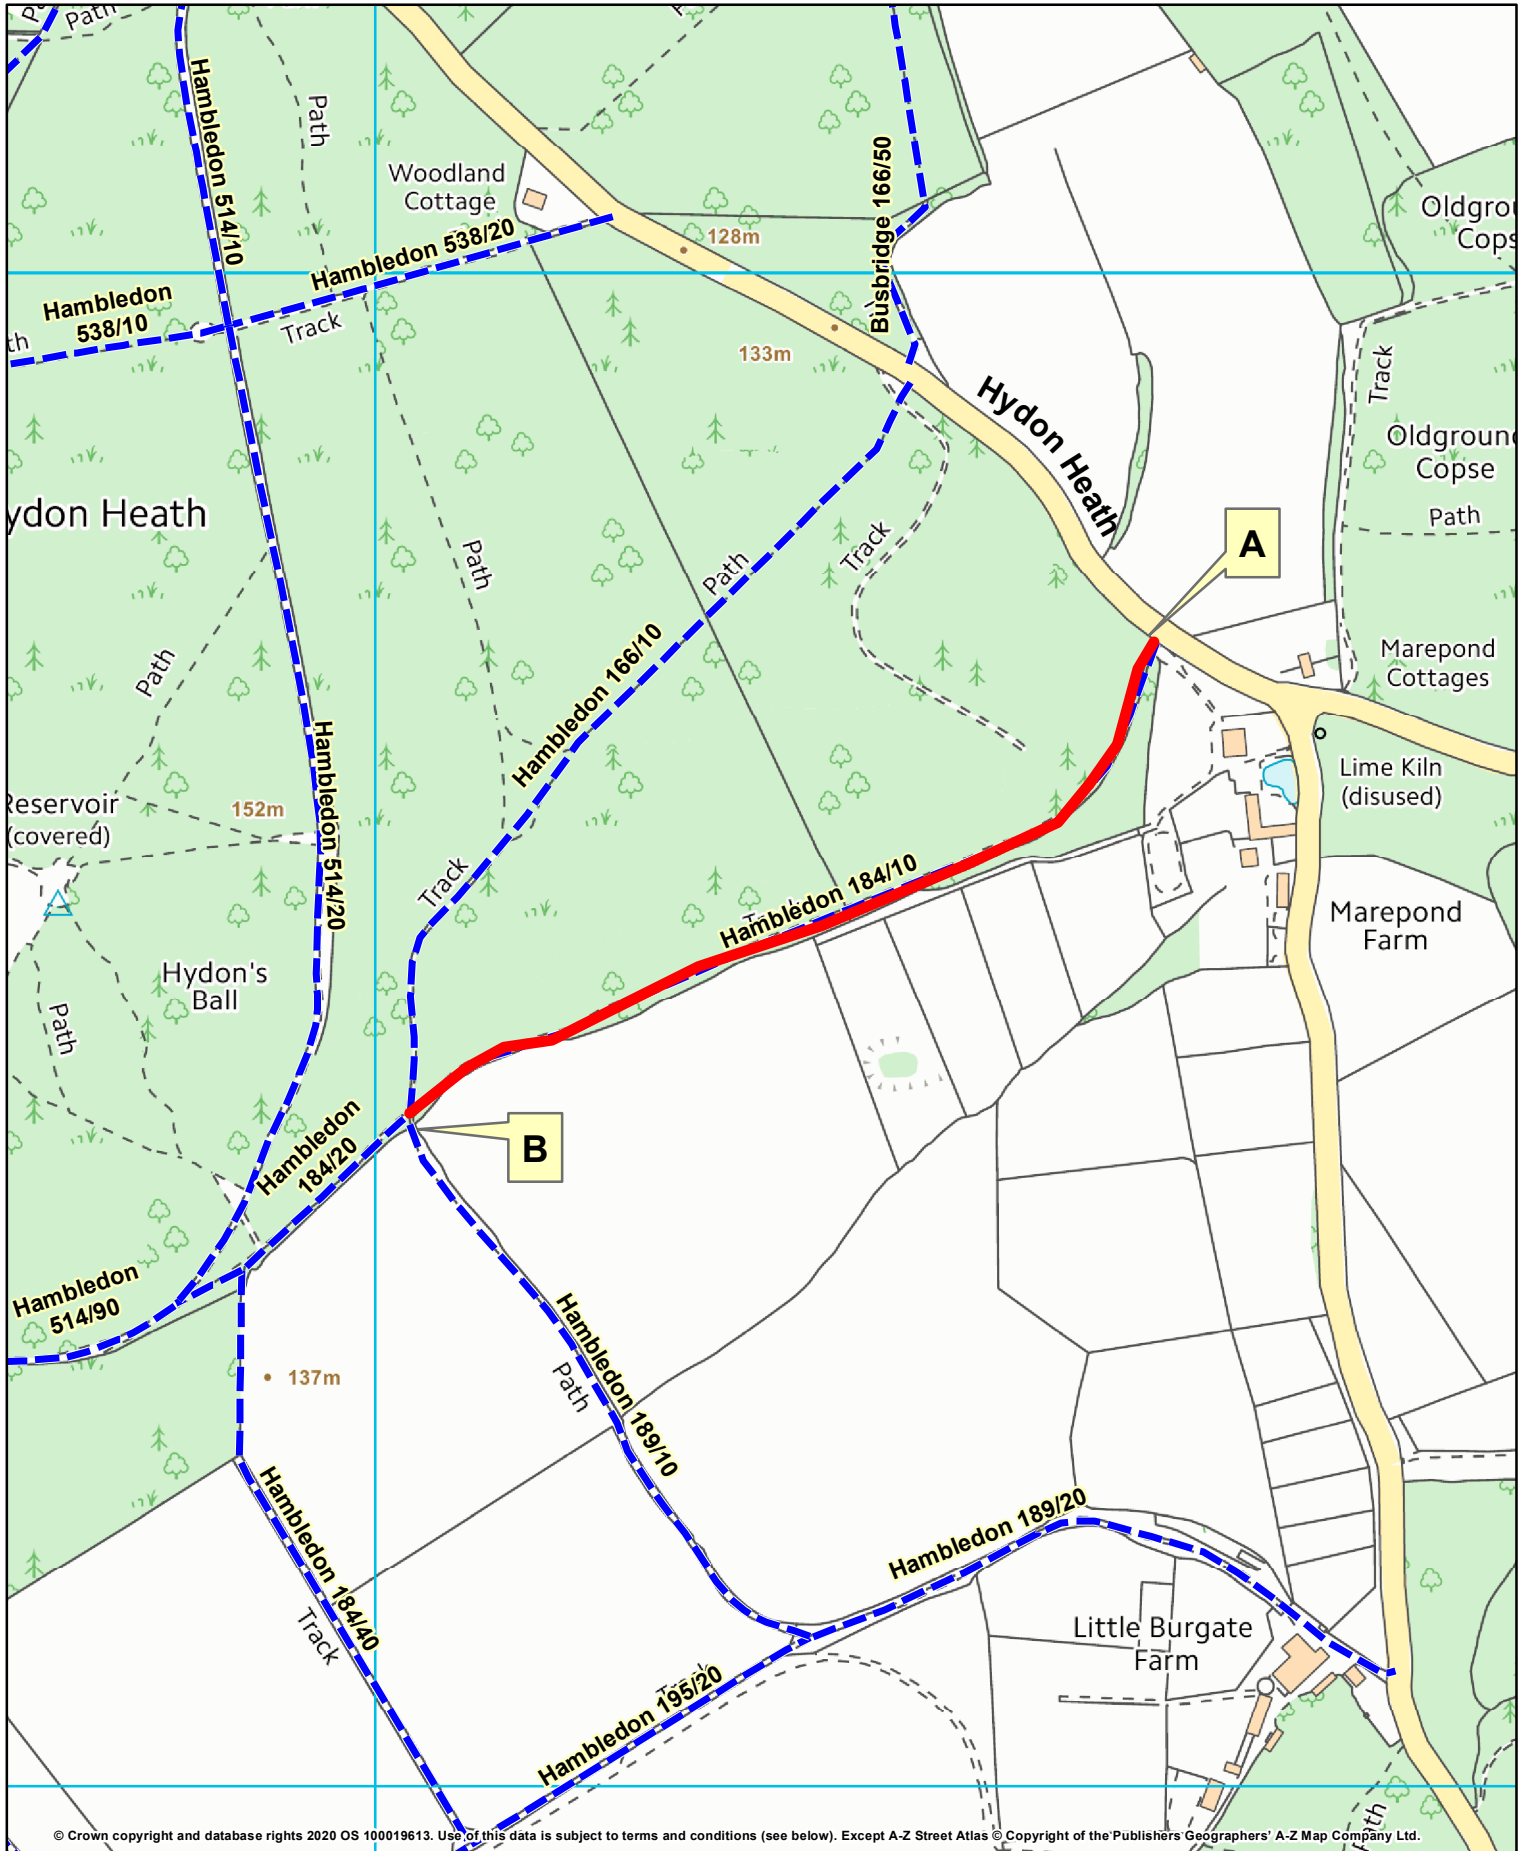

# Temporary Closure Public Bridleway 184 (Hambleton) Waverley Borough Council

© Crown copyright and database rights 2020 OS 100019613. Use of this data is subject to terms and conditions (see below). Except A-Z Street Atlas © Copyright of the Publishers' Geographers' A-Z Map Company Ltd.

**Drawn by: CV**  
**Grid Ref at A: 498516 139751**  
**Date: 21 July 2020**  
**Drawing no: 3/1/11/H11**

1:5,000

Date: 21/07/2020