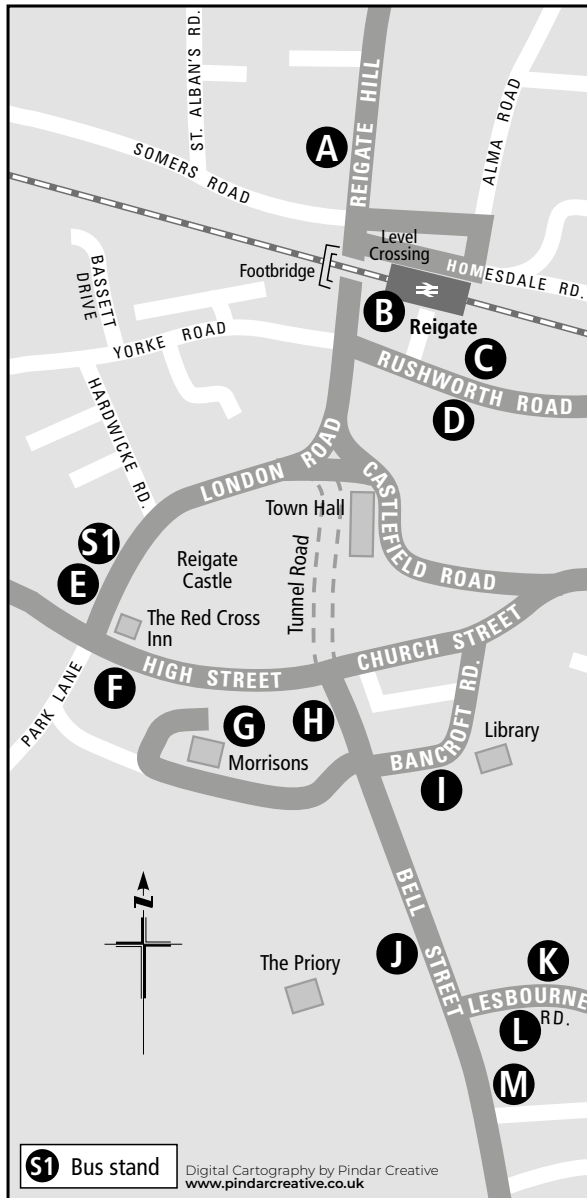

# Where to board your bus in Reigate

Route Number	Destination	Bus Stop
32	Brockham, Dorking, Guildford	F H J L
32	Meadvale, Redhill	E I K
411	Redhill, Gatton Point, Merstham, Chaldon, Caterham, Whyteleafe, Warlingham, Chelsham	C E
420	Redhill, East Surrey Hospital, Whitebushes, Gatwick Airport, Crawley	B I K
420	Tadworth, Banstead, Sutton	A E H J L
422	Meadvale, Woodhatch, Westvale Park, Horley, Gatwick, Manor Royal, Smallfield	I K
424	Batts Hill, Redhill	C E H J L
430	Redhill, Watercolour, South Merstham, Merstham	E H J
433	Leigh, Dorking, Ockley, Walliswood	G
435	South Park, Woodhatch, East Surrey Hospital, Whitebushes, Royal Earlswood Park, Earlswood, Redhill, South Merstham, Merstham	I M
460	Tadworth, Epsom	A E H J L
460	Redhill, East Surrey Hospital, Gatwick Airport, Crawley	B I K

**S1** Bus stand

Digital Cartography by Pindar Creative  
[www.pindarcreative.co.uk](http://www.pindarcreative.co.uk)