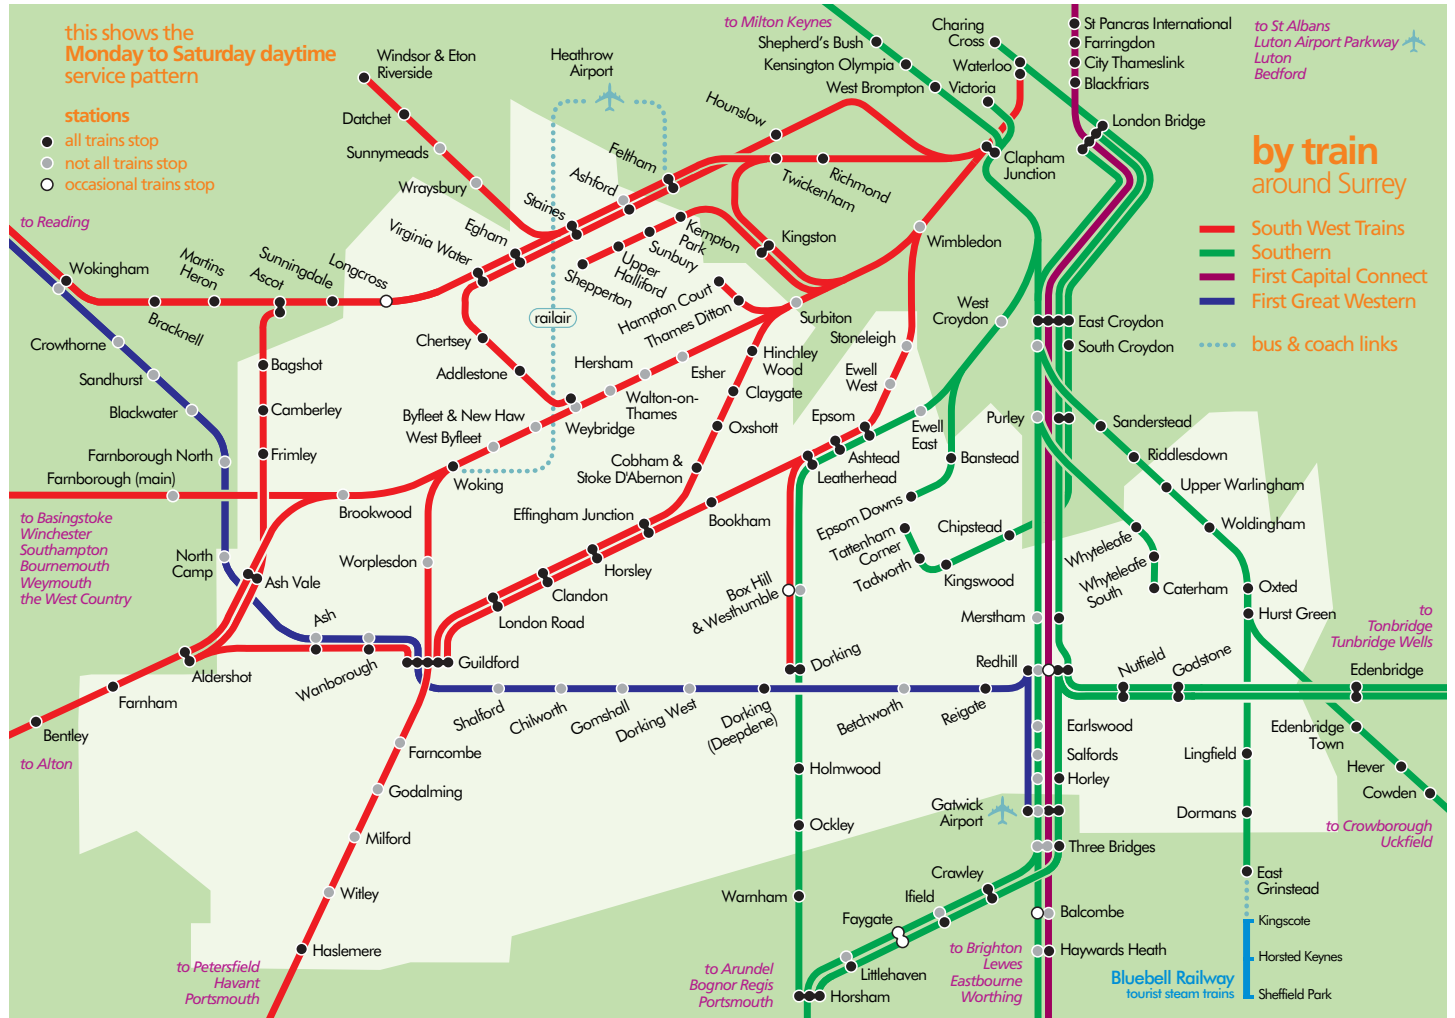

this shows the **Monday to Saturday daytime service pattern**

stations

- all trains stop
- not all trains stop
- occasional trains stop

by train
around Surrey

- South West Trains
- Southern
- First Capital Connect
- First Great Western
- bus & coach links

to Reading

to Basingstoke
Winchester
Southampton
Bournemouth
Weymouth
the West Country

to Alton

to Petersfield
Havant
Portsmouth

to Arundel
Bognor Regis
Portsmouth

to Brighton
Lewes
Eastbourne
Worthing

to St Albans
Luton Airport Parkway
Luton
Bedford

to Tonbridge
Tunbridge Wells

to Crowborough
Uckfield

Bluebell Railway
tourist steam trains

Sheffield Park